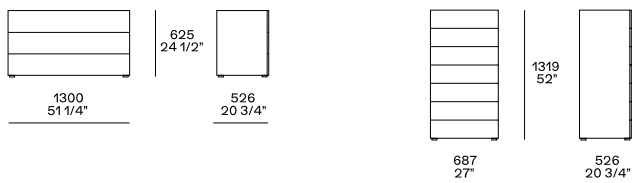

DESCRIPTION

Structure	Panel of wooden particles in veneer - lacquer
Drawer front	Panel of wooden particles in veneer - lacquer
Drawer structure	Panel of wooden particles faced melamine

DIMENSIONS

Night table

Chest of drawers

Writing desk

To place above the chest of drawers, totally or partially