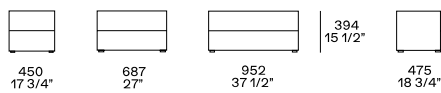

DESCRIPTION

Structure	Panel of wooden particles in veneer - lacquer
Drawer front	Panel of wooden particles in veneer - lacquer
Drawer structure	Panel of wooden particles faced melamine

DIMENSIONS

Night table