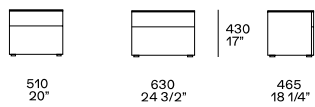

## DIMENSIONS

### Four drawers

1611  
63 1/2"

1211  
47 3/4"

700  
27 1/2"

525  
20 3/4"

### Four drawers and equipped flap door

631  
24 3/4"

1320  
52"

525  
20 3/4"

---