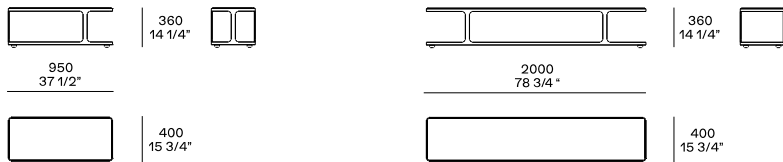

## DESCRIPTION

<b>Typology</b>	Coffee table
<b>Structure</b>	Painted satin metal
<b>Lower top</b>	Medium-density fibre panel in veneer or lacquer
<b>Upper top</b>	Medium-density fibre panel in veneer or lacquer or marble or glass

## DIMENSIONS

### Height mm 310

### Height mm 520