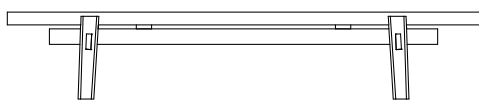

DESCRIPTION

Typology	Coffee table
Legs	Solid wood
Top	Wooden particles panel veneered
Laths	Solid wood veneered

DIMENSIONS

1850
72 3/4"

340
13 1/2"

1000
39 1/4"

1400
55"

340
13 1/2"

1400
55"

STRUCTURE FINISHES

Wood

Woods

TOP/ LATHS FINISHES

Wood

Woods