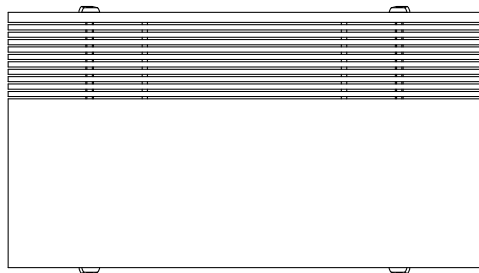

DESCRIPTION

Typology	Coffee table
Legs	Solid wood
Top	Wooden particles panel veneered
Laths	Solid wood veneered

DIMENSIONS

1850
72 3/4"

340
13 1/2"

1000
39 1/4"

1400
55"

340
13 1/2"

1400
55"

STRUCTURE FINISHES

Wood

Woods

TOP/ LATHS FINISHES

Wood

Woods