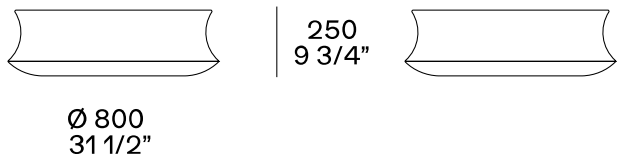

DESCRIPTION

Typology

Coffee table

Structure

Antique bronze version: copper / painted brass

Lacquered version: lacquered polyurethane

DIMENSIONS

FINISHES