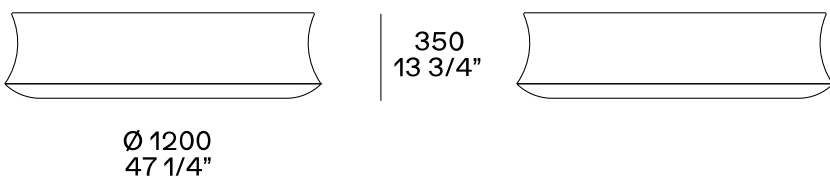

DESCRIPTION

Typology

Coffee table

Structure

Antique bronze version: copper / painted brass

Lacquered version: lacquered polyurethane

DIMENSIONS

FINISHES