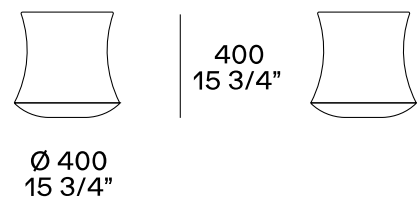

DESCRIPTION

Typology

Coffee table

Structure

Antique bronze version: copper / painted brass

Lacquered version: lacquered polyurethane

DIMENSIONS

FINISHES