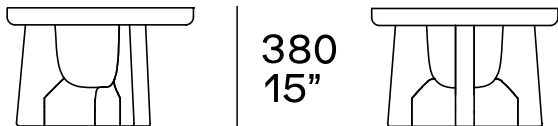

DESCRIPTION

Typology	Coffee table
Structure	Solid wood
Top	Solid wood

DIMENSIONS

Height mm 330

380
15"

Ø 600
23 1/2"

Altezza mm 470

470
18 1/2"

Ø 500
19 3/4"

FINISHES

Wood

Woods