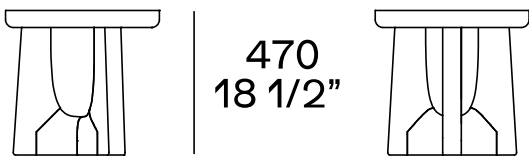

DESCRIPTION

Typology	Coffee table
Structure	Solid wood
Top	Solid wood

DIMENSIONS

Height mm 330

380
15"

Ø 600
23 1/2"

Altezza mm 470

470
18 1/2"

Ø 500
19 3/4"

FINISHES

Wood

Woods