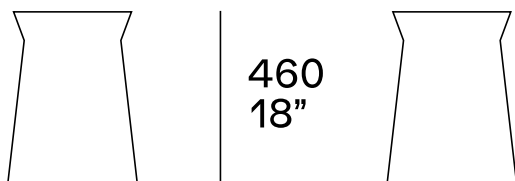

DESCRIPTION

Typology	Coffee table
Structure	Solid wood version Polyurethane lacquered version

DIMENSIONS

Version in solid wood

Ø 320 - 340
12 1/2" - 13 1/2"

Version in lacquer

Ø 360 - 380
14 1/4" - 15"

FINISHES