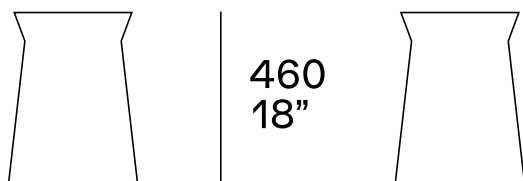

DESCRIPTION

Typology	Coffee table
Structure	Solid wood version Polyurethane lacquered version

DIMENSIONS

Version in solid wood

Ø 320 - 340
12 1/2" - 13 1/2"

Version in lacquer

Ø 360 - 380
14 1/4" - 15"

FINISHES