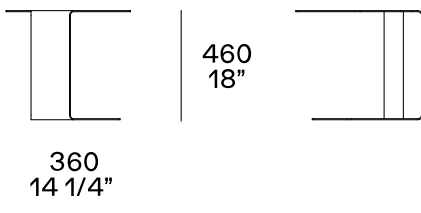

DESCRIPTION

Typology	Coffee table
Structure	Painted metal and covered in hide
Inner structure	Painted metal
Cover	Hide colours

DIMENSIONS

STRUCTURE FINISHES

Metal parts

Metal parts

COVER FINISHES

Hide