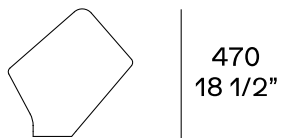

DESCRIPTION

Typology	Coffee table
Structure	Painted metal and covered in hide
Inner structure	Painted metal
Cover	Hide colours

DIMENSIONS

STRUCTURE FINISHES

Metal parts

Metal parts

COVER FINISHES

Hide