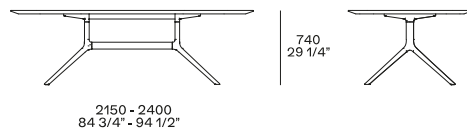

DESCRIPTION

Typology	Table
Legs	Die-cast aluminium painted
Top	Honeycomb panel veneered

DIMENSIONS

Rectangular

Oval

Round

STRUCTURE FINISHES

Metal parts