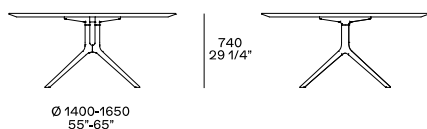

DESCRIPTION

Typology	Table
Legs	Die-cast aluminium painted
Top	Honeycomb panel veneered

DIMENSIONS

Rectangular

Oval

Round

STRUCTURE FINISHES

Metal parts