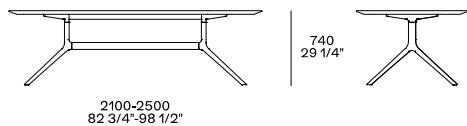

DESCRIPTION

Typology	Table
Legs	Die-cast aluminium painted
Top	Honeycomb panel veneered

DIMENSIONS

Rectangular

Oval

Round

STRUCTURE FINISHES

Metal parts