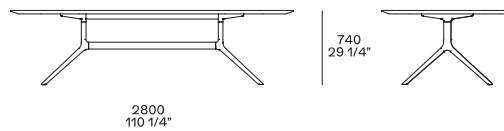

DESCRIPTION

Typology	Table
Legs	Die-cast aluminium painted
Top	Honeycomb panel veneered

DIMENSIONS

Rectangular

Oval

Round

STRUCTURE FINISHES

Metal parts