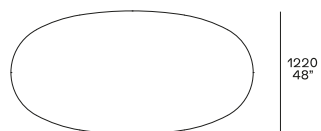

DESCRIPTION

Typology	Table
Legs	Die-cast aluminium painted
Top	Honeycomb panel veneered

DIMENSIONS

Rectangular

Oval

Round

STRUCTURE FINISHES

Metal parts