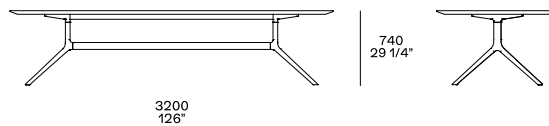

DESCRIPTION

Typology	Table
Legs	Die-cast aluminium painted
Top	Honeycomb panel veneered

DIMENSIONS

Rectangular

Oval

Round

STRUCTURE FINISHES

Metal parts