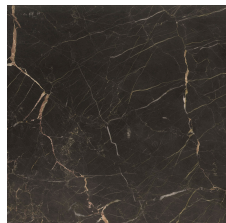

DESCRIPTION

Typology	Table
Legs	Die-cast aluminium painted
Top	Honeycomb panel veneered

DIMENSIONS

Rectangular

Oval

Round

STRUCTURE FINISHES

Metal parts

Metal parts

TOP FINISHES

Wood

Woods

Marble

Mat marble

Glossy marble

Glass