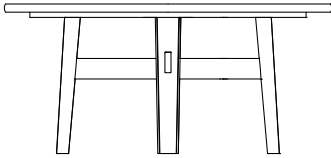

DESCRIPTION

Typology	Table
Legs	Solid wood
Top	Panel of wooden particles in veneer or marble

DIMENSIONS

Rectangular

2400-3000
94 1/2"-118"

740
29 1/4"

1100
43 1/4"

Round

740
29 1/4"

Ø 1600
63"

Spinning tray

Ø 1800
70 3/4"

740
29 1/4"

Ø 2000
78 3/4"

740
29 1/4"

Ø 900
35 1/2"

Ø 1100
43 1/4"

STRUCTURE FINISHES

Wood

Woods

TOP FINISHES

Wood

Woods

Marble