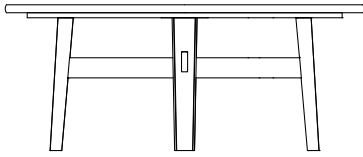

DESCRIPTION

Typology	Table
Legs	Solid wood
Top	Panel of wooden particles in veneer or marble

DIMENSIONS

Rectangular

2400-3000
94 1/2"-118"

740
29 1/4"

1100
43 1/4"

Round

740
29 1/4"

Ø 1600
63"

Spinning tray

Ø 1800
70 3/4"

740
29 1/4"

Ø 2000
78 3/4"

740
29 1/4"

Ø 900
35 1/2"

Ø 1100
43 1/4"

STRUCTURE FINISHES

Wood

Woods

TOP FINISHES

Wood

Woods

Marble