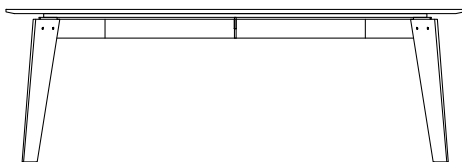

DESCRIPTION

Typology	Table
Structure	Solid wood
Frame	Laser-cut and folded metal
Top	Medium-density fibre panel in veneer - marble

DIMENSIONS

2800
110 1/4"

740
29 1/4"

1100
43 1/4"

2200
86 1/2"

740
29 1/4"

1000
39 1/4"

STRUCTURE FINISHES

Wood

Woods

TOP FINISHES

Marble

Mat marble

Glossy marble