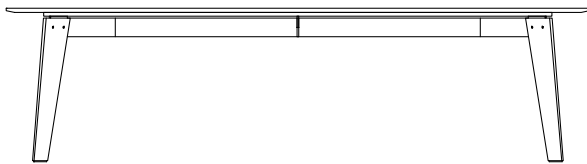

DESCRIPTION

Typology	Table
Structure	Solid wood
Frame	Laser-cut and folded metal
Top	Medium-density fibre panel in veneer - marble

DIMENSIONS

2800
110 1/4"

740
29 1/4"

1100
43 1/4"

2200
86 1/2"

740
29 1/4"

1000
39 1/4"

STRUCTURE FINISHES

Wood

Woods

TOP FINISHES

Marble

Mat marble

Glossy marble