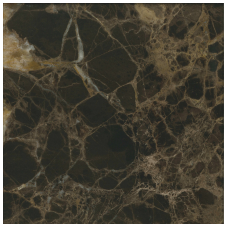

DESCRIPTION

Typology	Fixed table
Legs	Lacquered or painted drawn aluminum
Top	Medium-density fibre panel in lacquer or marble

DIMENSIONS

Top in marble

STRUCTURE FINISHES

Lacquer

Glossy lacquer

Mat lacquer

Anti-scratch lacquer

Metal parts

Metal parts

TOP FINISHES

Lacquer

Glossy lacquer

Mat lacquer

Anti-scratch lacquer

Marble

Mat marble

Glossy marble