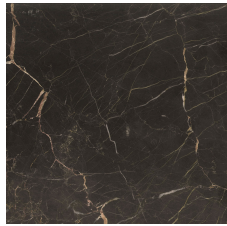

DESCRIPTION

Typology	Fixed table
Legs	Lacquered or painted drawn aluminum
Top	Medium-density fibre panel in lacquer or marble

DIMENSIONS

Top in marble

STRUCTURE FINISHES

Lacquer

Glossy lacquer

Mat lacquer

Anti-scratch lacquer

Metal parts

Metal parts

TOP FINISHES

Lacquer

Glossy lacquer

Mat lacquer

Anti-scratch lacquer

Marble

Mat marble

Glossy marble