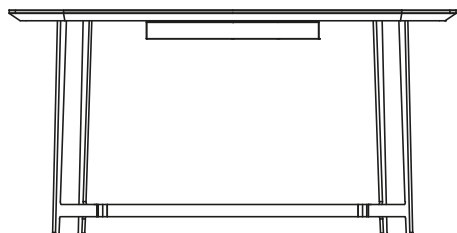

DESCRIPTION

| | |
|-----------------|---|
| Typology | Writing desk |
| Top | Frame solid wood and medium-density fibre panel |
| Insert | Medium-density fibre panel covered in hide |
| Legs | Metal painted |
| Note | Optional drawer and mirror |

DIMENSIONS

1450
57"

740
29 1/4"

720
28 1/4"

1450
57"

740
29 1/4"

720
28 1/4"

STRUCTURE FINISHES