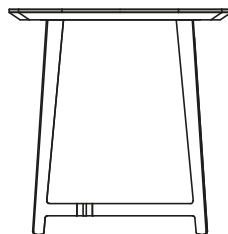

DESCRIPTION

| | |
|-----------------|---|
| Typology | Writing desk |
| Top | Frame solid wood and medium-density fibre panel |
| Insert | Medium-density fibre panel covered in hide |
| Legs | Metal painted |
| Note | Optional drawer and mirror |

DIMENSIONS

1450
57"

740
29 1/4"

720
28 1/4"

1450
57"

740
29 1/4"

720
28 1/4"

STRUCTURE FINISHES