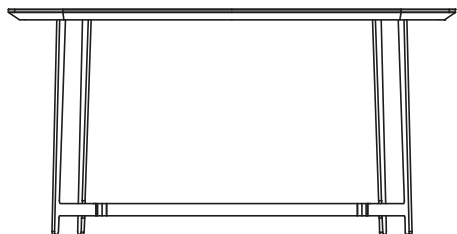

DESCRIPTION

| | |
|-----------------|---|
| Typology | Writing desk |
| Top | Frame solid wood and medium-density fibre panel |
| Insert | Medium-density fibre panel covered in hide |
| Legs | Metal painted |
| Note | Optional drawer and mirror |

DIMENSIONS

1450
57"

740
29 1/4"

720
28 1/4"

1450
57"

740
29 1/4"

720
28 1/4"

STRUCTURE FINISHES