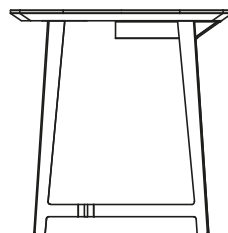

DESCRIPTION

| | |
|-----------------|---|
| Typology | Writing desk |
| Top | Frame solid wood and medium-density fibre panel |
| Insert | Medium-density fibre panel covered in hide |
| Legs | Metal painted |
| Note | Optional drawer and mirror |

DIMENSIONS

1450
57"

740
29 1/4"

720
28 1/4"

1450
57"

740
29 1/4"

720
28 1/4"

STRUCTURE FINISHES