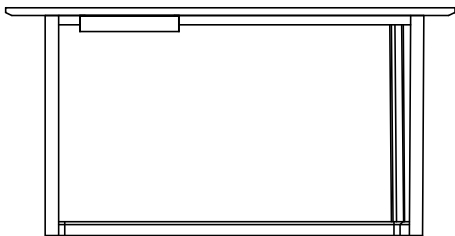

DESCRIPTION

Typology	Writing desk
Top	Medium-density fibre panel in veneer
Legs	Solid wood veneered
Note	Drawer and hide pad optional

DIMENSIONS

1450
57"

740
29 1/4"

720
28 1/4"

Top with desk pad and undermount drawer in lacquer carbone

1450
57"

740
29 1/4"

720
28 1/4"

STRUCTURE FINISHES

Wood

Woods

OPTIONAL UNDERMOUNT DRAWER

Lacquer