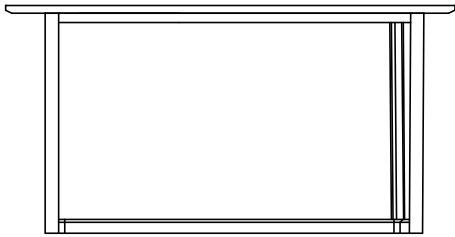

DESCRIPTION

Typology	Writing desk
Top	Medium-density fibre panel in veneer
Legs	Solid wood veneered
Note	Drawer and hide pad optional

DIMENSIONS

1450
57"

740
29 1/4"

720
28 1/4"

Top with desk pad and undermount drawer in lacquer carbone

1450
57"

740
29 1/4"

720
28 1/4"

STRUCTURE FINISHES

Wood

Woods

OPTIONAL UNDERMOUNT DRAWER

Lacquer