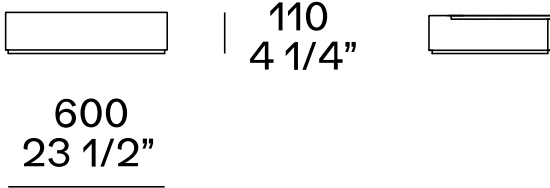

Vanity

STRUCTURE AND TOP FINISHES

Wood

DESK PAD FINISHES

Wood