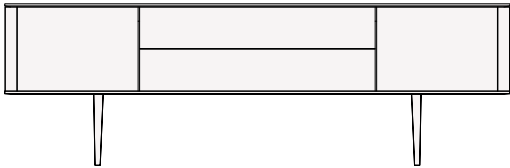

DESCRIPTION

Typology	Sideboard
Structure	Panel of wooden particles in veneer
Top	Panel of wooden particles in veneer or marble
Feet	Aluminium painted
Shelf	Glass
Drawers structure	Panel of wooden particles melamine

DIMENSIONS

Two leaf doors, drawer and open compartment

2128
83 3/4"

680
26 3/4"

548
21 1/2"

Two leaf doors and two drawers

2128
83 3/4"

680
26 3/4"

548
21 1/2"

Two leaf doors and three drawers

2128
83 3/4"

855
33 3/4"

548
21 1/2"

Two leaf doors

1018
40"

1100
43 1/4"

548
21 1/2"

1018
40"

1400
55"

548
21 1/2"

Two leaf doors, drawer and open compartment

2128
83 3/4"

580
22 3/4"

548
21 1/2"