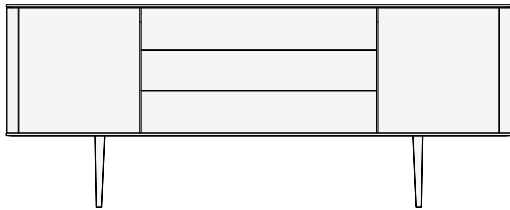

DESCRIPTION

Typology	Sideboard
Structure	Panel of wooden particles in veneer
Top	Panel of wooden particles in veneer or marble
Feet	Aluminium painted
Shelf	Glass
Drawers structure	Panel of wooden particles melamine

DIMENSIONS

Two leaf doors, drawer and open compartment

2128
83 3/4"

680
26 3/4"

548
21 1/2"

Two leaf doors and two drawers

2128
83 3/4"

680
26 3/4"

548
21 1/2"

Two leaf doors and three drawers

2128
83 3/4"

855
33 3/4"

548
21 1/2"

Two leaf doors

1018
40"

1100
43 1/4"

548
21 1/2"

1018
40"

1400
55"

548
21 1/2"

Two leaf doors, drawer and open compartment

2128
83 3/4"

580
22 3/4"

548
21 1/2"