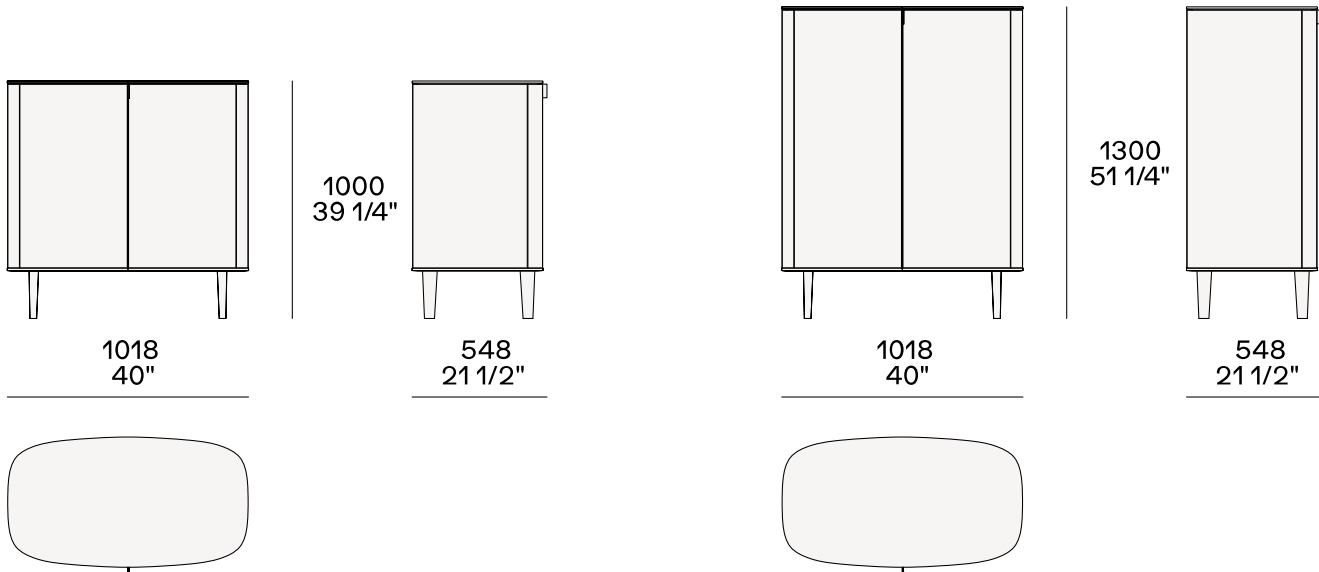

Two leaf doors

STRUCTURE FINISHES

Essenza

BASE FINISHES

Parti metalliche