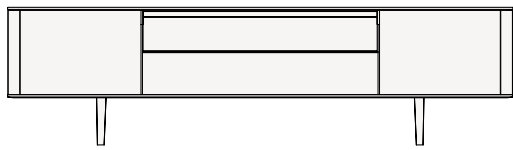

DIMENSIONS

Two leaf doors, drawer and open compartment

2128
83 3/4"

680
26 3/4"

548
21 1/2"

Two leaf doors and two drawers

2128
83 3/4"

680
26 3/4"

548
21 1/2"

Two leaf doors and three drawers

2128
83 3/4"

855
33 3/4"

548
21 1/2"

Two leaf doors

1018
40"

1100
43 1/4"

548
21 1/2"

1018
40"

1400
55"

548
21 1/2"

Two leaf doors, drawer and open compartment

2128
83 3/4"

580
22 3/4"

548
21 1/2"

Two leaf doors and two drawers

2128
83 3/4"

580
22 3/4"

548
21 1/2"

Two leaf doors and three drawers

2128
83 3/4"

755
29 3/4"

548
21 1/2"