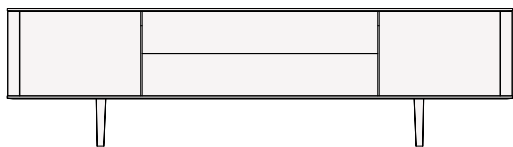

DIMENSIONS

Two leaf doors, drawer and open compartment

2128
83 3/4"

680
26 3/4"

548
21 1/2"

Two leaf doors and two drawers

2128
83 3/4"

680
26 3/4"

548
21 1/2"

Two leaf doors and three drawers

2128
83 3/4"

855
33 3/4"

548
21 1/2"

Two leaf doors

1018
40"

1100
43 1/4"

548
21 1/2"

1018
40"

1400
55"

548
21 1/2"

Two leaf doors, drawer and open compartment

2128
83 3/4"

580
22 3/4"

548
21 1/2"

Two leaf doors and two drawers

2128
83 3/4"

580
22 3/4"

548
21 1/2"

Two leaf doors and three drawers

2128
83 3/4"

755
29 3/4"

548
21 1/2"