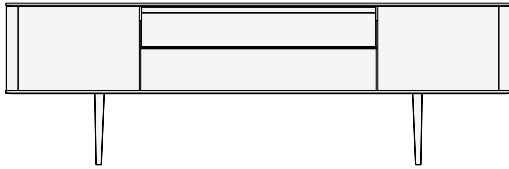

DESCRIPTION

Typology	Sideboard
Structure	Panel of wooden particles in veneer
Top	Panel of wooden particles in veneer or marble
Feet	Aluminium painted
Shelf	Glass
Drawers structure	Panel of wooden particles melamine

DIMENSIONS

Two leaf doors, drawer and open compartment

2128
83 3/4"

680
26 3/4"

548
21 1/2"

Two leaf doors and two drawers

2128
83 3/4"

680
26 3/4"

548
21 1/2"

Two leaf doors and three drawers

2128
83 3/4"

855
33 3/4"

548
21 1/2"

Two leaf doors

1018
40"

1100
43 1/4"

548
21 1/2"

1018
40"

1400
55"

548
21 1/2"

Two leaf doors, drawer and open compartment

2128
83 3/4"

580
22 3/4"

548
21 1/2"