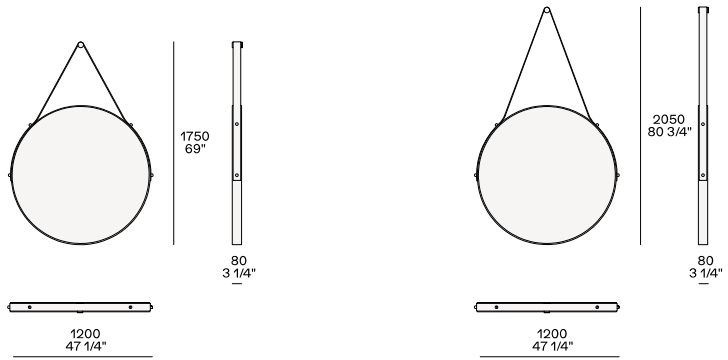

## DESCRIPTION

<b>Typology</b>	Mirror
<b>Structure</b>	Metal covered in hide with back in wooden particles faced with melamine
<b>Thickness</b>	80 mm
<b>Features</b>	Hook and glossy brass details

---

## DIMENSIONS

### Diameter 1200mm

### Diameter 1500mm

---