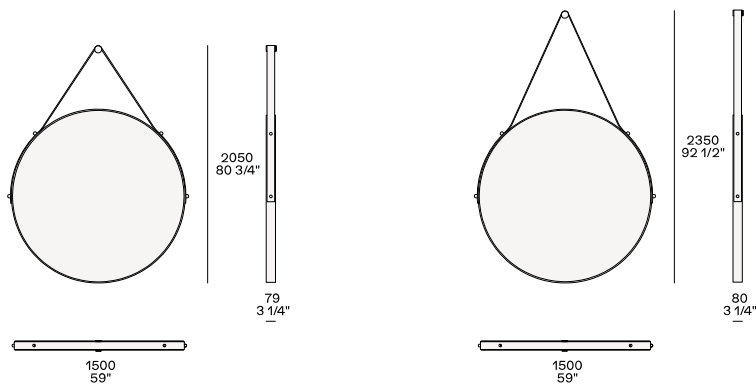

## DESCRIPTION

<b>Typology</b>	Mirror
<b>Structure</b>	Metal covered in hide with back in wooden particles faced with melamine
<b>Thickness</b>	80 mm
<b>Features</b>	Hook and glossy brass details

---

## DIMENSIONS

### Diameter 1200mm

### Diameter 1500mm

---