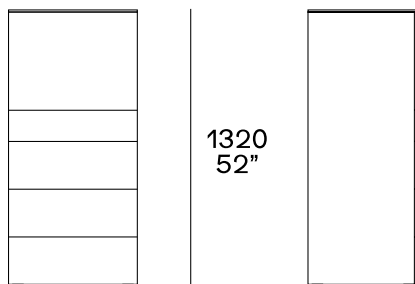

## DIMENSIONS

### Quattro cassetti

1611  
63 1/2"

1211  
47 3/4"

525  
20 3/4"

### Quattro cassetti e ribalta attrezzata

631  
24 3/4"

525  
20 3/4"

---