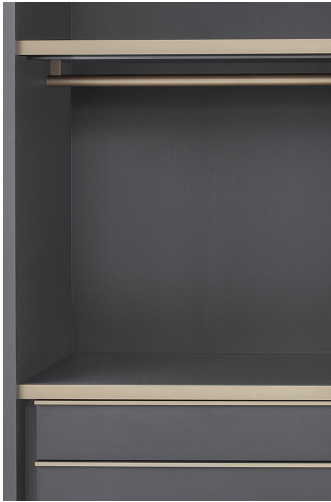

Back panel: ardesia melamine
Equipment: ardesia melamine
Techno cover: 06 nocciola, 01 elefante
Metal parts: mat champagne