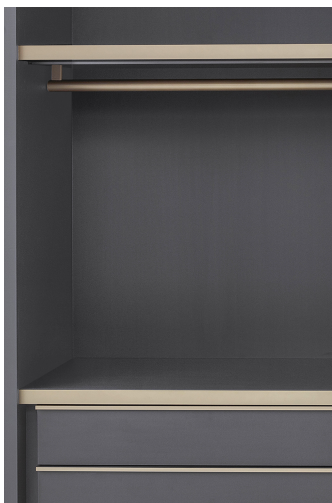

Back panel: ardesia melamine
Equipment: ardesia melamine
Techno cover: 06 nocciola, 01 elefante
Metal parts: mat champagne