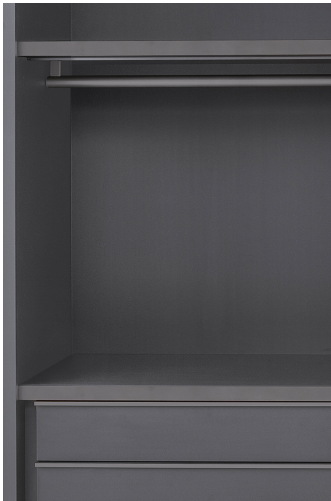

Back panel: ardesia melamine
Equipment: ardesia melamine
Techno cover: 05 latte, 01 elefante
Metal parts: mat ardesia