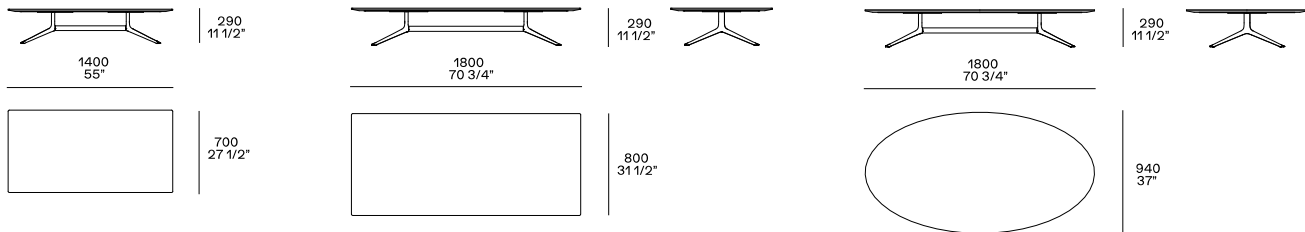

## DESCRIPTION

|                  |  |
|------------------|--|
| <b>Typology</b>  | Coffee table   |
| <b>Structure</b> | Polished bronze-casting - die-cast painted aluminium   |
| <b>Top</b>       | Medium-density fibre panel veneered - lacquer - marble |

## DIMENSIONS

### Height mm 290

### Height mm 480