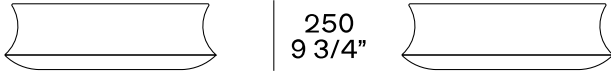

DESCRIPTION

Typology

Coffee table

Structure

Antique bronze version: copper / painted brass

Lacquered version: lacquered polyurethane

DIMENSIONS

Height mm 250

Ø 800
31 1/2"

Height mm 350

Ø 1200
47 1/4"

Height mm 400

Ø 400
15 3/4"

FINISHES

Metal parts

Metal parts