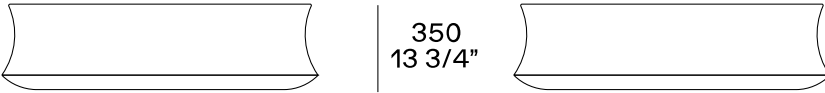

DESCRIPTION

Typology

Coffee table

Structure

Antique bronze version: copper / painted brass

Lacquered version: lacquered polyurethane

DIMENSIONS

Height mm 250

Ø 800
31 1/2"

Height mm 350

Ø 1200
47 1/4"

Height mm 400

Ø 400
15 3/4"

FINISHES

Metal parts

Metal parts