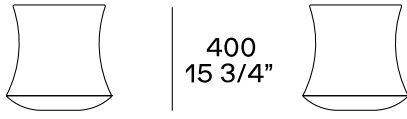

DESCRIPTION

Typology

Coffee table

Structure

Antique bronze version: copper / painted brass

Lacquered version: lacquered polyurethane

DIMENSIONS

Height mm 250

Ø 800
31 1/2"

Height mm 350

Ø 1200
47 1/4"

Height mm 400

Ø 400
15 3/4"

FINISHES

Metal parts

Metal parts