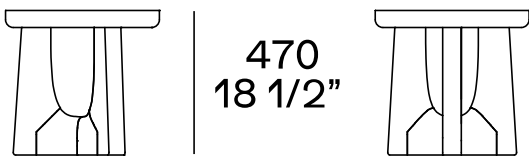

DESCRIPTION

Typology	Coffee table
Structure	Solid wood
Top	Solid wood

DIMENSIONS

Height mm 330

Ø 600
23 1/2"

Height mm 470

Ø 500
19 3/4"

FINISHES