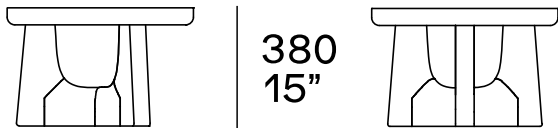

DESCRIPTION

Typology	Coffee table
Structure	Solid wood
Top	Solid wood

DIMENSIONS

Height mm 330

Ø 600
23 1/2"

Height mm 470

Ø 500
19 3/4"

FINISHES