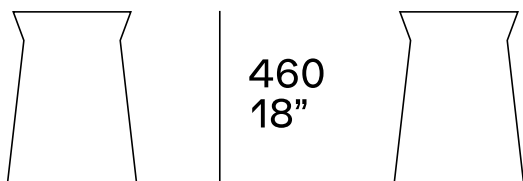

## DESCRIPTION

<b>Typology</b>	Coffee table
<b>Structure</b>	Solid wood version Polyurethane lacquered version

---

## DIMENSIONS

### Version in lacquer

$\varnothing$  360 - 380  
14 1/4" - 15"

### Version in solid wood

$\varnothing$  320 - 340  
12 1/2" - 13 1/2"