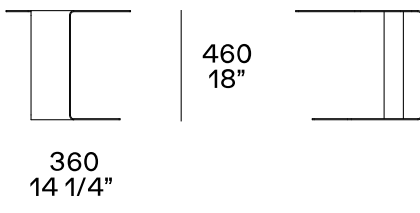

DESCRIPTION

Typology	Coffee table
Structure	Painted metal and covered in hide
Inner structure	Painted metal
Cover	Hide colours

DIMENSIONS

STRUCTURE FINISHES

Metal parts

Metal parts

COVER FINISHES

Hide