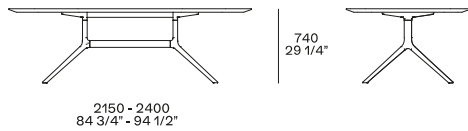

DESCRIPTION

Typology	Table
Legs	Die-cast aluminium painted
Top	Honeycomb panel veneered

DIMENSIONS

Oval

Rectangular

Round

STRUCTURE FINISHES

Metal parts