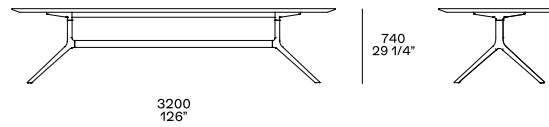

DESCRIPTION

Typology	Table
Legs	Die-cast aluminium painted
Top	Honeycomb panel veneered

DIMENSIONS

Oval

Rectangular

Round

STRUCTURE FINISHES

Metal parts