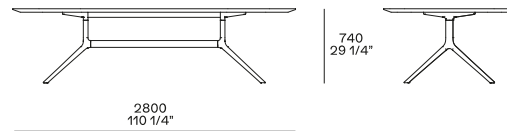

DESCRIPTION

Typology	Table
Legs	Die-cast aluminium painted
Top	Honeycomb panel veneered

DIMENSIONS

Oval

Rectangular

Round

STRUCTURE FINISHES

Metal parts