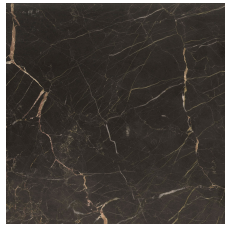

DESCRIPTION

Typology	Table
Legs	Die-cast aluminium painted
Top	Honeycomb panel veneered

DIMENSIONS

Oval

Rectangular

Round

STRUCTURE FINISHES

Metal parts

Metal parts

TOP FINISHES

Wood

Woods

Marble

Mat marble

Glossy marble

Glass