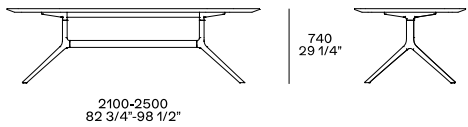

DESCRIPTION

Typology	Table
Legs	Die-cast aluminium painted
Top	Honeycomb panel veneered

DIMENSIONS

Oval

Rectangular

Round

STRUCTURE FINISHES

Metal parts