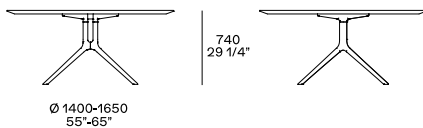

DESCRIPTION

Typology	Table
Legs	Die-cast aluminium painted
Top	Honeycomb panel veneered

DIMENSIONS

Oval

Rectangular

Round

STRUCTURE FINISHES

Metal parts