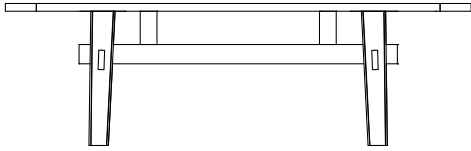

DESCRIPTION

Typology	Table
Legs	Solid wood
Top	Panel of wooden particles in veneer or marble

DIMENSIONS

Rectangular

2400-3000
94 1/2"-118"

740
29 1/4"

1100
43 1/4"

Round

740
29 1/4"

Ø 1600
63"

Spinning tray

Ø 1800
70 3/4"

740
29 1/4"

Ø 2000
78 3/4"

740
29 1/4"

Ø 900
35 1/2"

Ø 1100
43 1/4"

STRUCTURE FINISHES

Wood

Woods

TOP FINISHES

Wood

Woods

Marble