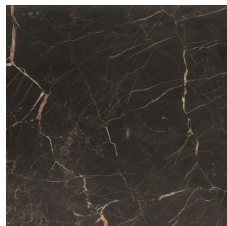

DESCRIPTION

Typology	Fixed table
Legs	Trafilato alluminio laccato o verniciato
Top	Medium-density fibre panel in lacquer or marble

DIMENSIONS

Top in marble

STRUCTURE FINISHES

Lacquer

Mat lacquer

Glossy lacquer

Anti-scratch lacquer

Metal parts

Metal parts

TOP FINISHES

Lacquer

Mat lacquer

Glossy lacquer

Anti-scratch lacquer

Marble

Mat marble

Glossy marble