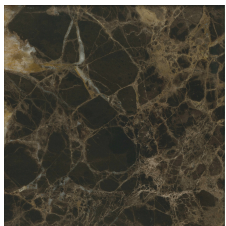

DESCRIPTION

Typology	Fixed table
Legs	Trafilato alluminio laccato o verniciato
Top	Medium-density fibre panel in lacquer or marble

DIMENSIONS

Top in marble

STRUCTURE FINISHES

Lacquer

Mat lacquer

Glossy lacquer

Anti-scratch lacquer

Metal parts

Metal parts

TOP FINISHES

Lacquer

Mat lacquer

Glossy lacquer

Anti-scratch lacquer

Marble

Mat marble

Glossy marble