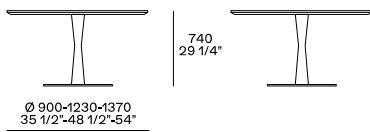

DESCRIPTION

Typology	Fixed table
Legs	Trafilato alluminio laccato o verniciato
Top	Medium-density fibre panel in lacquer or marble

DIMENSIONS

Top in marble

STRUCTURE FINISHES

Lacquer

Mat lacquer

Glossy lacquer