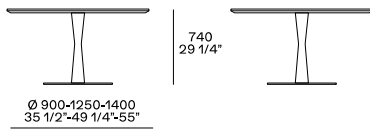

DESCRIPTION

Typology	Fixed table
Legs	Trafilato alluminio laccato o verniciato
Top	Medium-density fibre panel in lacquer or marble

DIMENSIONS

Top in marble

STRUCTURE FINISHES

Lacquer

Mat lacquer

Glossy lacquer