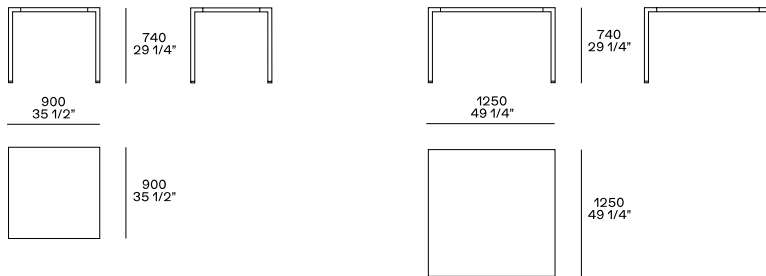

DESCRIPTION

Typology	Fixed table
Legs	Painted drawn aluminium
Top	Honeycomb wood panel in lacquer

DIMENSION

Square

Rectangular

STRUCTURE FINISHINGS

Lacquer

Mat lacquer