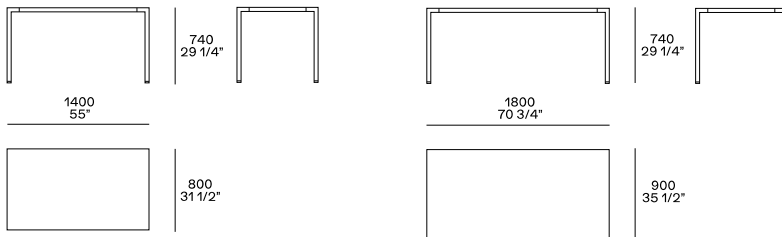

DESCRIPTION

Typology	Fixed table
Legs	Painted drawn aluminium
Top	Honeycomb wood panel in lacquer

DIMENSION

Square

Rectangular

STRUCTURE FINISHINGS

Lacquer

Mat lacquer