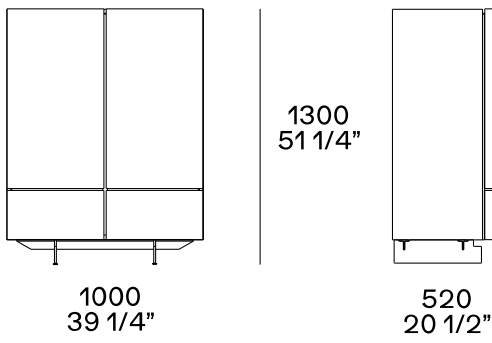

DESCRIPTION

Typology	Sideboard
Structure and drawers front	Panel of wooden particles in veneer or lacquer
Door	Honeycomb in veneer or lacquer
Drawer structure	Medium-density fibre panel melamine
Feet	Metal painted

DIMENSIONS

Two doors and two drawers

ante battenti e due cassetti

Two doors and three drawers

STRUCTURE FINISHES

Lacquer

Mat lacquer

Glossy lacquer