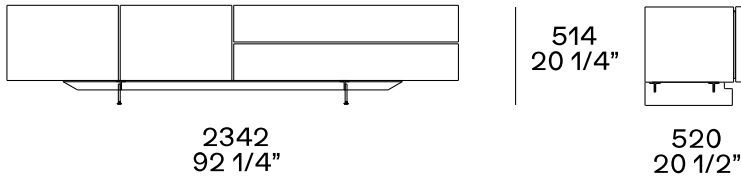

DESCRIPTION

Typology	Sideboard
Structure and drawers front	Panel of wooden particles in veneer or lacquer
Door	Honeycomb in veneer or lacquer
Drawer structure	Medium-density fibre panel melamine
Feet	Metal painted

DIMENSIONS

Two doors and two drawers

ante battenti e due cassetti

Two doors and three drawers

STRUCTURE FINISHES

Lacquer

Mat lacquer

Glossy lacquer