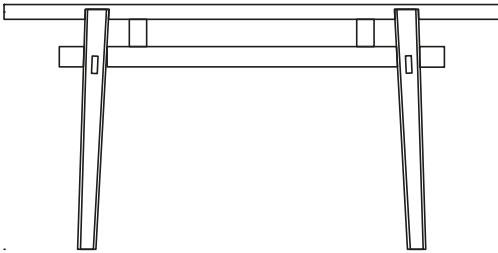

DESCRIPTION

Typology	Writing desk
Legs	Solid wood
Top	Panel of wooden particles in veneer

DIMENSIONS

Desks

725
28 1/2"

1850
72 3/4"

660
26"

Console

840
33"

1700
67"

466
18 1/4"

Vanity

110
4 1/4"

600
23 1/2"

370
14 1/2"

STRUCTURE AND TOP FINISHES