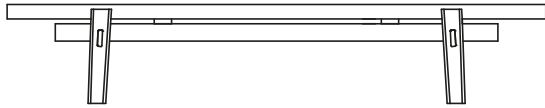

DESCRIPTION

Typology	Benches collection
Structure	Solid wood
Top	Panel of wooden particles veneered - stringed leather
Slats	solid wood veneered

DIMENSIONS

1850
72 3/4"

340
13 1/2"

466
18 1/4"

Seat with slats

1850
72 3/4"

340
13 1/2"

466
18 1/4"

Seat in woven leather

440
17 1/4"

1000-1440
39 1/4"-56 3/4"

490
19 1/4"

Poliform_panche_HOMEHOTEL_1300px_04_poggiapiedi