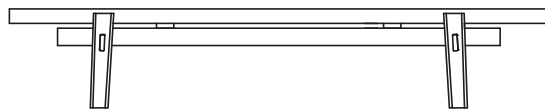

DESCRIPTION

Typology	Benches collection
Structure	Solid wood
Top	Panel of wooden particles veneered - stringed leather
Slats	solid wood veneered

DIMENSIONS

1850
72 3/4"

340
13 1/2"

466
18 1/4"

Seat with slats

1850
72 3/4"

340
13 1/2"

466
18 1/4"

Seat in woven leather

440
17 1/4"

1000-1440
39 1/4"-56 3/4"

490
19 1/4"

Poliform_panche_HOMEHOTEL_1300px_04_poggiapiedi