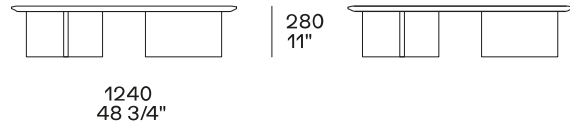

### Top

Wood version: medium density fibre panel veneered

Hide version: wood and wood-derivative products covered in hide

## DIMENSIONS

Height mm 635

Poliform\_tavolini\_MUSH\_635px-02

Poliform\_tavolini\_MUSH\_635px-03

Poliform\_tavolini\_MUSH\_635px-04

Poliform\_tavolini\_MUSH\_635px-05

Height mm 330

Hide version