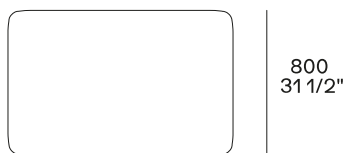

## DESCRIPTION

**Tipology**

Coffe table

**Structure**

Wood version: medium density fibre panel veneered

Hide version: solid wood and wood-derivative products covered in hide Attiva il supporto per lo screen reader

## DIMENSIONS

Height mm 635

Height mm 330

Hide version

Height mm 500

Hide version

Optional tray

---