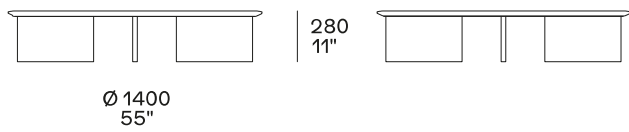

## DESCRIPTION

**Tipology**

Coffe table

**Structure**

Wood version: medium density fibre panel veneered

Hide version: solid wood and wood-derivative products covered in hide Attiva il supporto per lo screen reader

## DIMENSIONS

Height mm 635

Height mm 330

Hide version

Height mm 500

Hide version

Optional tray

---