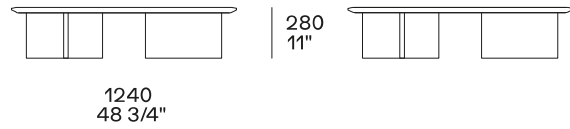

## DESCRIPTION

**Tipology**

Coffe table

**Structure**

Wood version: medium density fibre panel veneered

Hide version: solid wood and wood-derivative products covered in hide Attiva il supporto per lo screen reader

## DIMENSIONS

Height mm 635

Height mm 330

Hide version

Height mm 500

Hide version

Optional tray

---