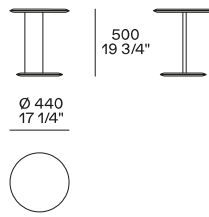

## DIMENSIONS

Height mm 635

Height mm 330

Hide version

Height mm 500

Hide version

Optional tray

---