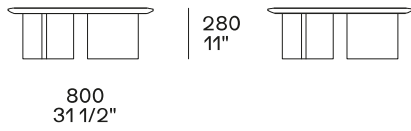

## DESCRIPTION

**Tipology**

Coffe table

**Structure**

Wood version: medium density fibre panel veneered

Hide version: solid wood and wood-derivative products covered in hide Attiva il supporto per lo screen reader

## DIMENSIONS

Height mm 635

Height mm 330

Hide version

Height mm 500

Hide version

Optional tray

---