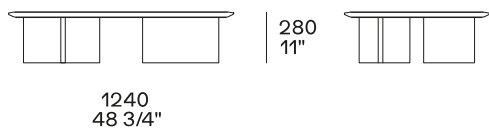

## DESCRIPTION

**Tipology**

Coffe table

**Structure**

Wood version: medium density fibre panel veneered

Hide version: solid wood and wood-derivative products covered in hide Attiva il supporto per lo screen reader

## DIMENSIONS

Height mm 635

Height mm 330

Hide version

Height mm 500

Hide version

Optional tray

---