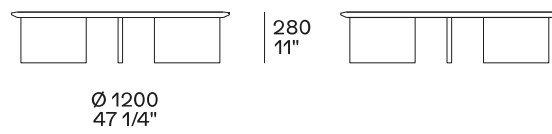

## DESCRIPTION

**Tipology**

Coffe table

**Structure**

Wood version: medium density fibre panel veneered

Hide version: solid wood and wood-derivative products covered in hide Attiva il supporto per lo screen reader

## DIMENSIONS

Height mm 635

Height mm 330

Hide version

Height mm 500

Hide version

Optional tray

---