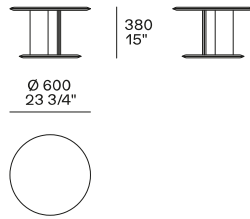

## DIMENSIONS

Height mm 635

Height mm 330

Hide version

Height mm 500

Hide version

Optional tray

---