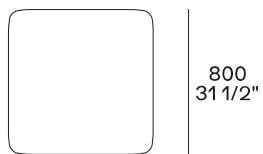

## DESCRIPTION

**Tipology**

Coffe table

**Structure**

Wood version: medium density fibre panel veneered

Hide version: solid wood and wood-derivative products covered in hide Attiva il supporto per lo screen reader

## DIMENSIONS

Height mm 635

Height mm 330

Hide version

Height mm 500

Hide version

Optional tray

---