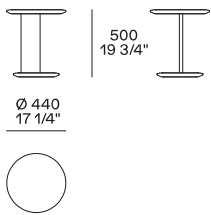

## DIMENSIONS

Height mm 635

Height mm 330

Hide version

Height mm 500

Hide version

Optional tray

---