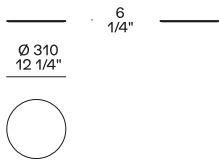

## DIMENSIONS

Height mm 635

Height mm 330

Hide version

Height mm 500

Hide version

Optional tray

---