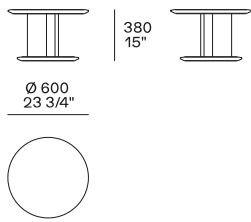

## DIMENSIONS

Height mm 635

Height mm 330

Hide version

Height mm 500

Hide version

Optional tray

---