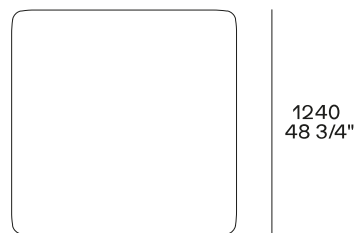

## DESCRIPTION

**Tipology**

Coffe table

**Structure**

Wood version: medium density fibre panel veneered

Hide version: solid wood and wood-derivative products covered in hide Attiva il supporto per lo screen reader

## DIMENSIONS

Height mm 635

Height mm 330

Hide version

Height mm 500

Hide version

Optional tray

---