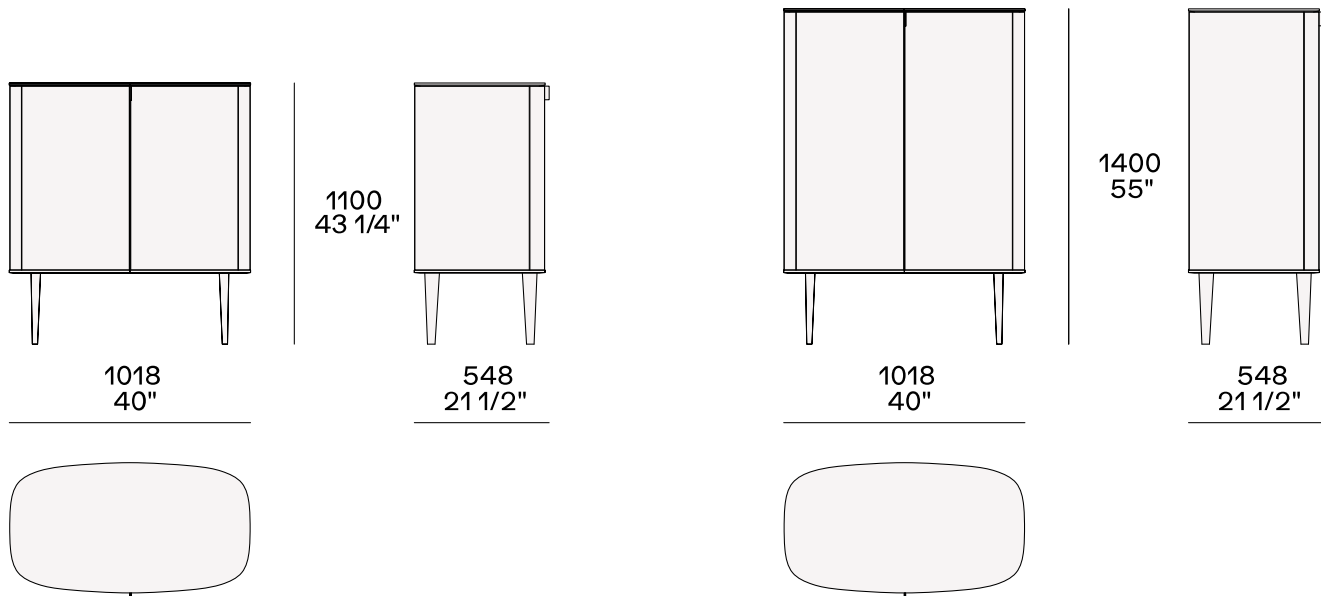

DIMENSIONS

Two leaf doors, drawer and open compartment

2128
83 3/4"

680
26 3/4"

548
21 1/2"

Two leaf doors and two drawers-02-1

2128
83 3/4"

680
26 3/4"

548
21 1/2"

Two leaf doors and three drawers

2128
83 3/4"

680
26 3/4"

548
21 1/2"

Two leaf doors

Two leaf doors, drawer and open compartment

Two leaf doors and two drawers

Two leaf doors and three drawers

2128
83 3/4"

755
29 3/4"

548
21 1/2"

Two leaf doors

1018
40"

1000
39 1/4"

548
21 1/2"