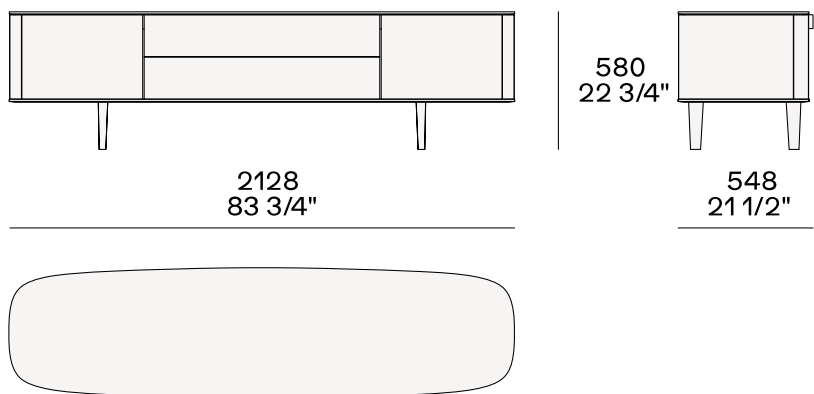

DIMENSIONS

Two leaf doors, drawer and open compartment

2128
83 3/4"

680
26 3/4"

548
21 1/2"

Two leaf doors and two drawers-02-1

2128
83 3/4"

680
26 3/4"

548
21 1/2"

Two leaf doors and three drawers

2128
83 3/4"

680
26 3/4"

548
21 1/2"

Two leaf doors

Two leaf doors, drawer and open compartment

Two leaf doors and two drawers

Two leaf doors and three drawers

2128
83 3/4"

755
29 3/4"

548
21 1/2"

Two leaf doors

1018
40"

1000
39 1/4"

548
21 1/2"