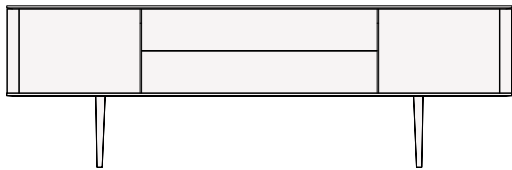

DESCRIPTION

Typology	Sideboard
Structure	Panel of wooden particles in veneer
Top	Panel of wooden particles in veneer or marble
Feet	Aluminium painted
Shelf	Glass
Drawers structure	Panel of wooden particles melamine

DIMENSIONS

Two leaf doors, drawer and open compartment

2128
83 3/4"

680
26 3/4"

548
21 1/2"

Two leaf doors and two drawers-02-1

2128
83 3/4"

680
26 3/4"

548
21 1/2"

Two leaf doors and three drawers

2128
83 3/4"

680
26 3/4"

548
21 1/2"

Two leaf doors

Two leaf doors, drawer and open compartment

Two leaf doors and two drawers

Two leaf doors and three drawers

2128
83 3/4"

755
29 3/4"

548
21 1/2"

Two leaf doors

1018
40"

1000
39 1/4"

548
21 1/2"