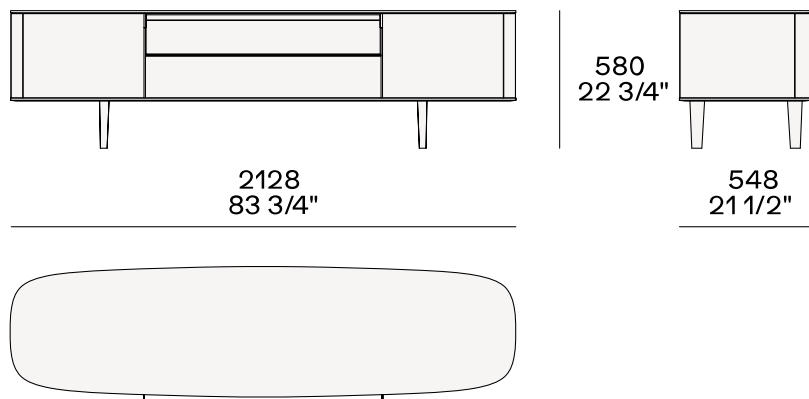

DIMENSIONS

Two leaf doors, drawer and open compartment

2128
83 3/4"

680
26 3/4"

548
21 1/2"

Two leaf doors and two drawers-02-1

2128
83 3/4"

680
26 3/4"

548
21 1/2"

Two leaf doors and three drawers

2128
83 3/4"

680
26 3/4"

548
21 1/2"

Two leaf doors

Two leaf doors, drawer and open compartment

Two leaf doors and two drawers

Two leaf doors and three drawers

2128
83 3/4"

755
29 3/4"

548
21 1/2"

Two leaf doors

1018
40"

1000
39 1/4"

548
21 1/2"