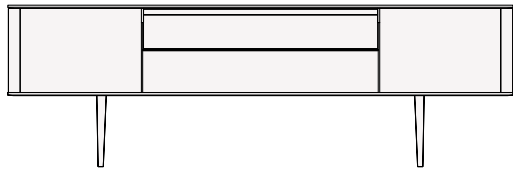

DESCRIPTION

Typology	Sideboard
Structure	Panel of wooden particles in veneer
Top	Panel of wooden particles in veneer or marble
Feet	Aluminium painted
Shelf	Glass
Drawers structure	Panel of wooden particles melamine

DIMENSIONS

Two leaf doors, drawer and open compartment

2128
83 3/4"

680
26 3/4"

548
21 1/2"

Two leaf doors and two drawers-02-1

2128
83 3/4"

680
26 3/4"

548
21 1/2"

Two leaf doors and three drawers

2128
83 3/4"

680
26 3/4"

548
21 1/2"

Two leaf doors

Two leaf doors, drawer and open compartment

Two leaf doors and two drawers

Two leaf doors and three drawers

2128
83 3/4"

755
29 3/4"

548
21 1/2"

Two leaf doors

1018
40"

1000
39 1/4"

548
21 1/2"