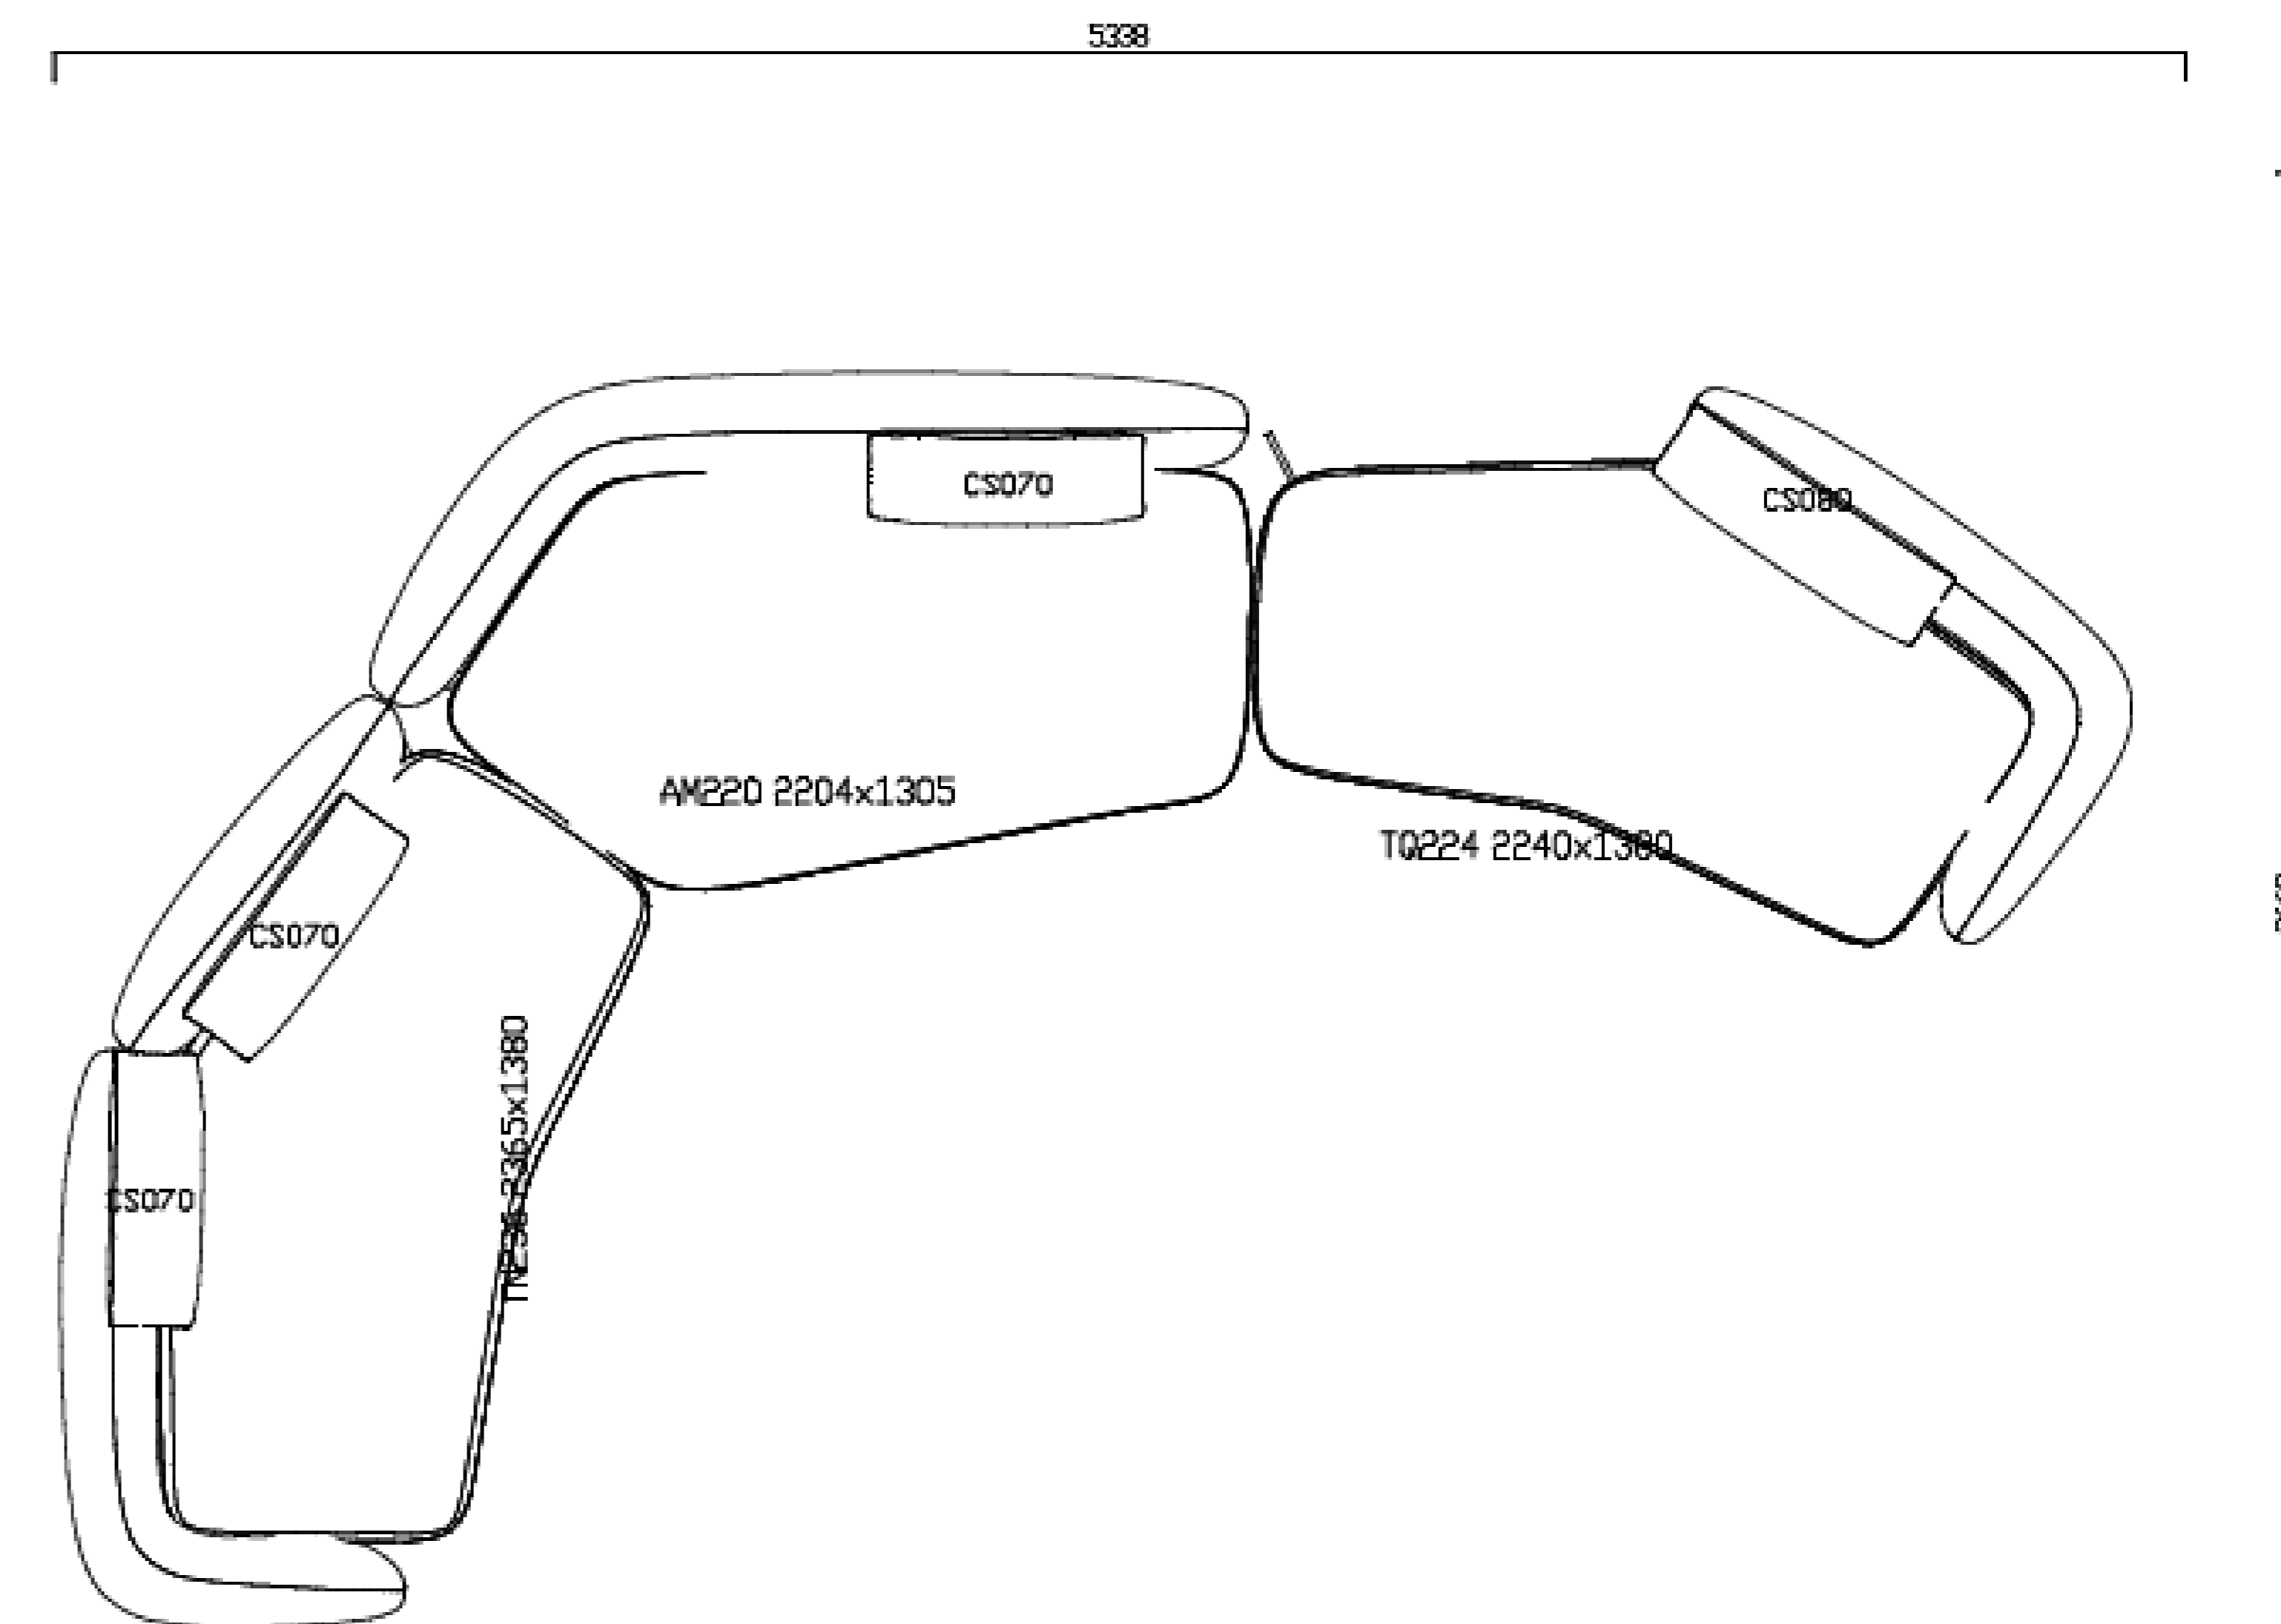

SOFAS

Saint-Germain Sofa (including backrest cushions)
By J. M. Massaud

Dimensions: 5338 x 3669 x 650 mmH
Upholstered in Cat. G-Siro 05 Ruggine
Base in Mat Brown Nickel

OPTIONAL CUSHIONS NOT INCLUDED

3 x Saint Germain Cushion **SJCU050** 500 x 500mm in G-Glasgow 01 Crema
3 x Saint Germain Cushion **SJCU050** 500 x 500mm in E-Agadir 03 Pepe
1 x Saint Germain Cushion **SJCU055** 580 x 550mm in E-Agadir 03 Pepe

Retail Price: £ 41,068.80 inc VAT

Sale Price: £ 34,908.48

ST 3326

Retail Price: £ 375.84 each **Sale Price: £ 319.46**

Retail Price: £ 341.28 each **Sale Price: £ 290.09**

Retail Price: £ 383.04 each **Sale Price: £ 325.58**

Poliform