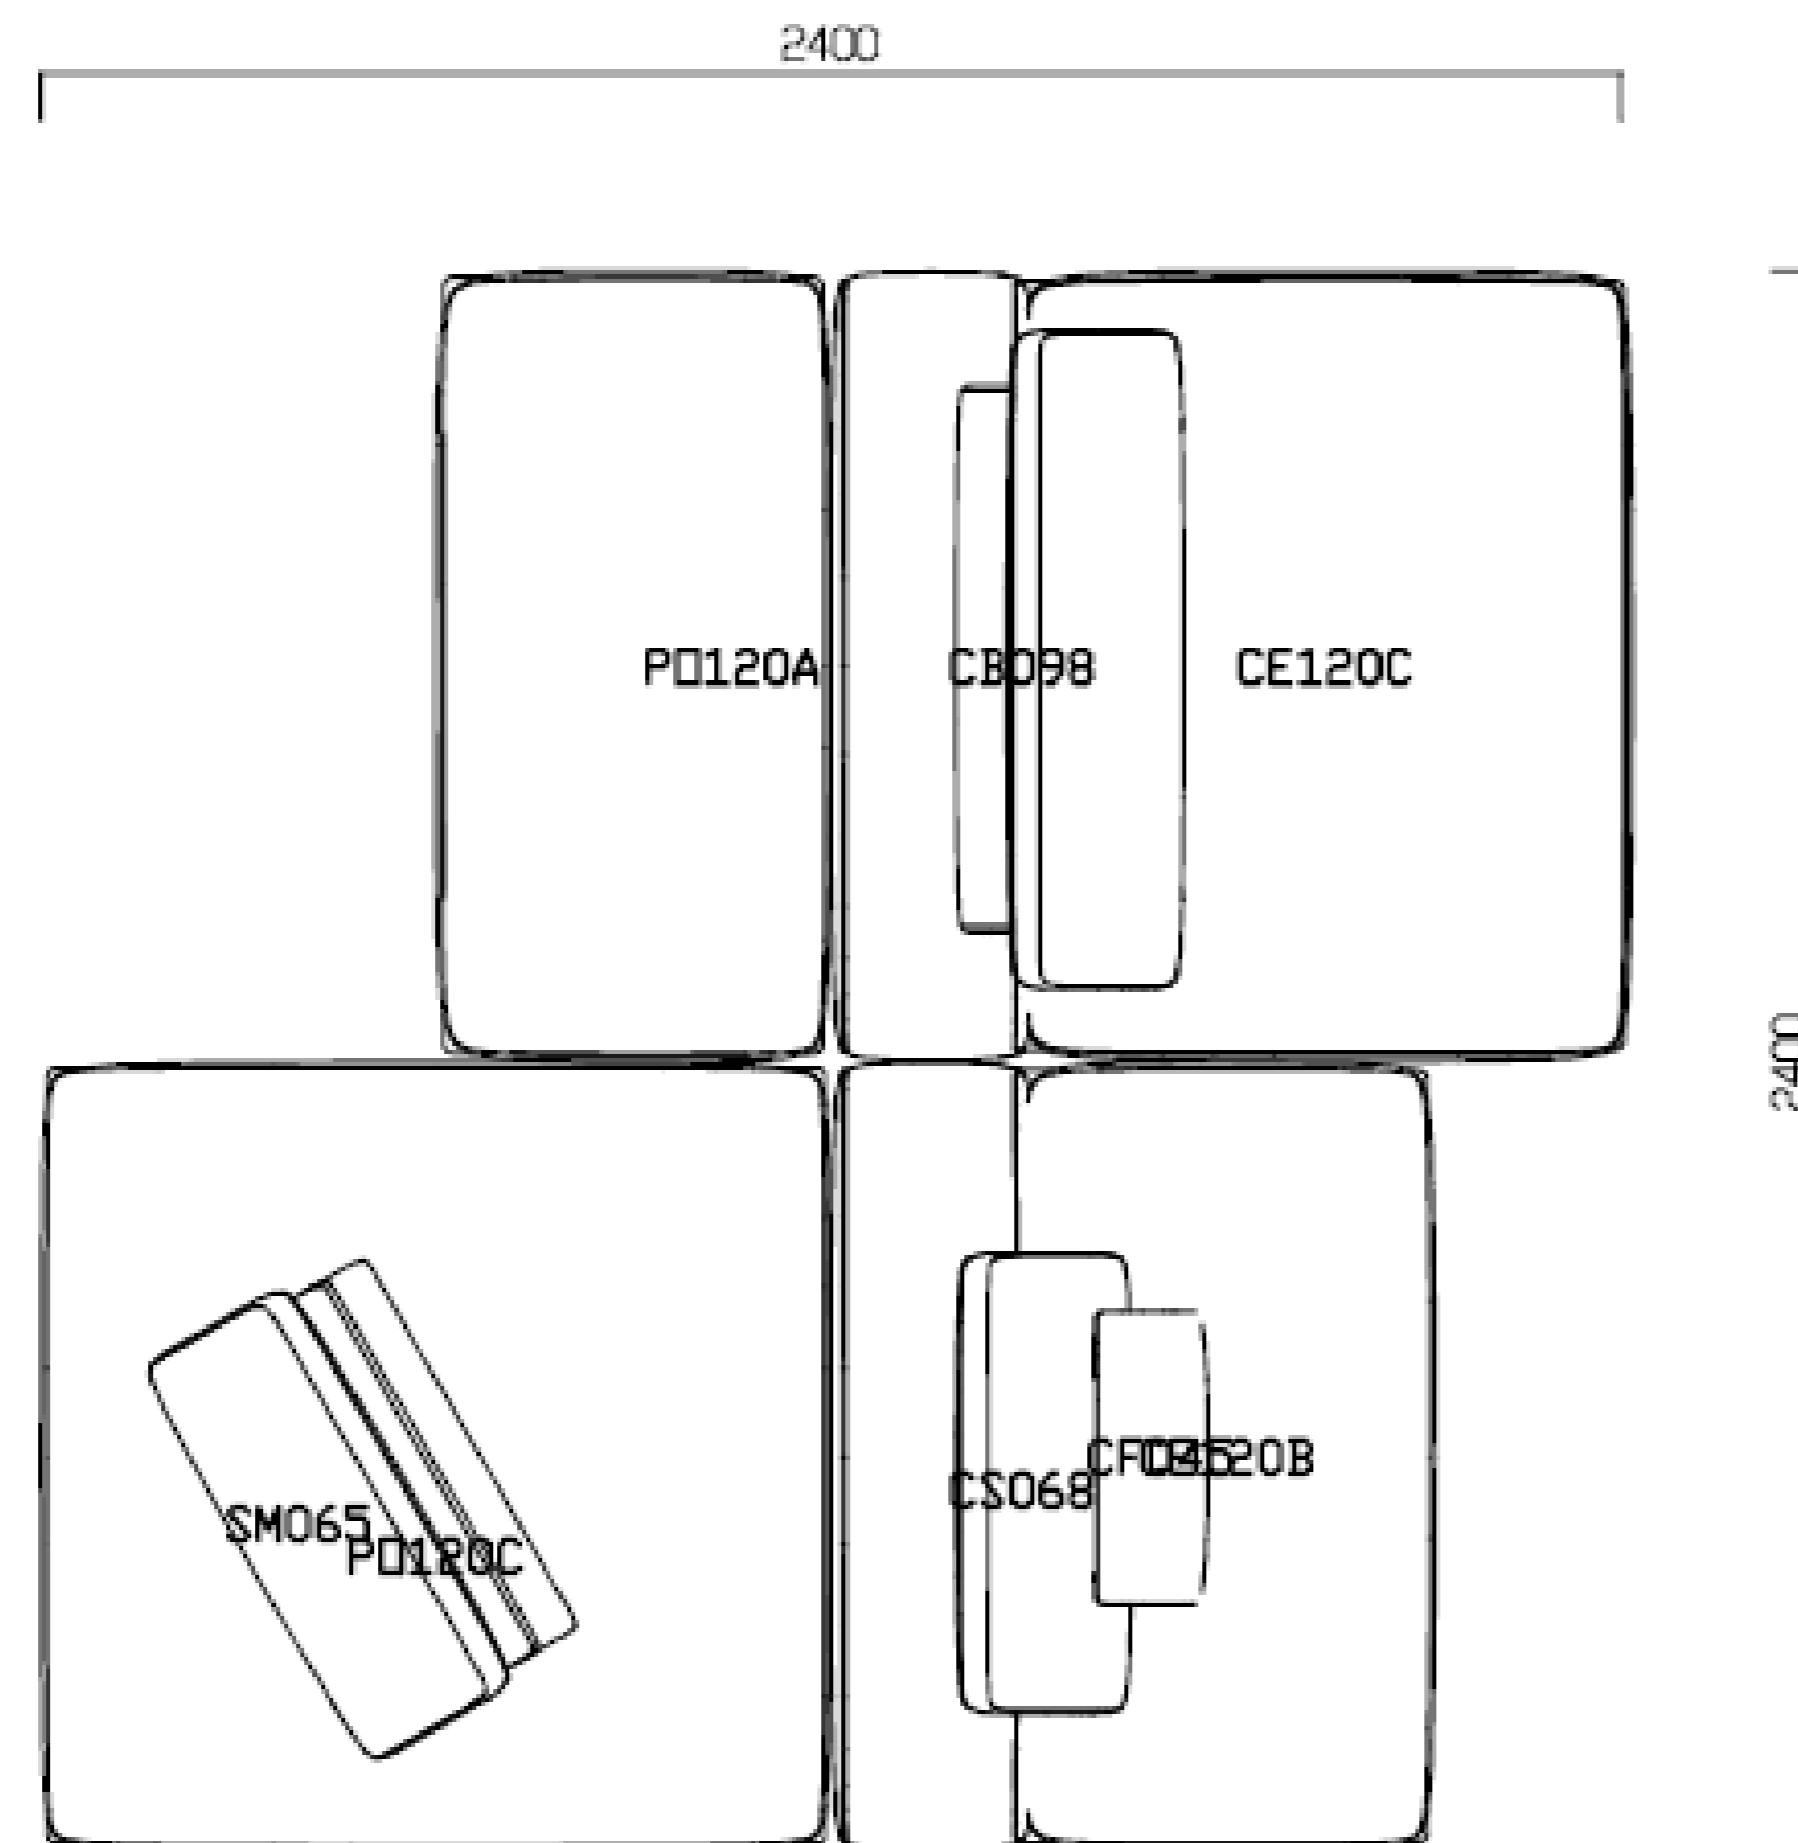

WESTSIDE SOFA OPTIONS

Westside Sofa By Jean-Marie Massaud

Dimensions: 3600 x 1200 x 380/580 mmH
Upholstered in Cat. E-Arcadia 05 Bronzo fabric
Including backrest cushions NOT including scatter cushions

Scatter cushions
- Cat G-Siro 04 Notte x 1 (450 x 450mm) - **Sale Price: £ 223.64**

Retail Price: £ 16,535.23 Inc. VAT
Sale Price: £ 13,228.18
ST 3092

Westside Sofa By Jean-Marie Massaud

Dimensions: 2400 x 2400 x 380/580 mmH
Upholstered in Cat. E-Arcadia 05 Bronzo fabric
Including backrest cushions NOT including scatter cushions

Scatter cushions
- Cat G-Siro 04 Notte x 1 (450 x 450mm) - **Sale Price: £ 223.64**

Retail Price: £ 16,535.23 Inc. VAT
Sale Price: £ 13,228.18
ST 3092