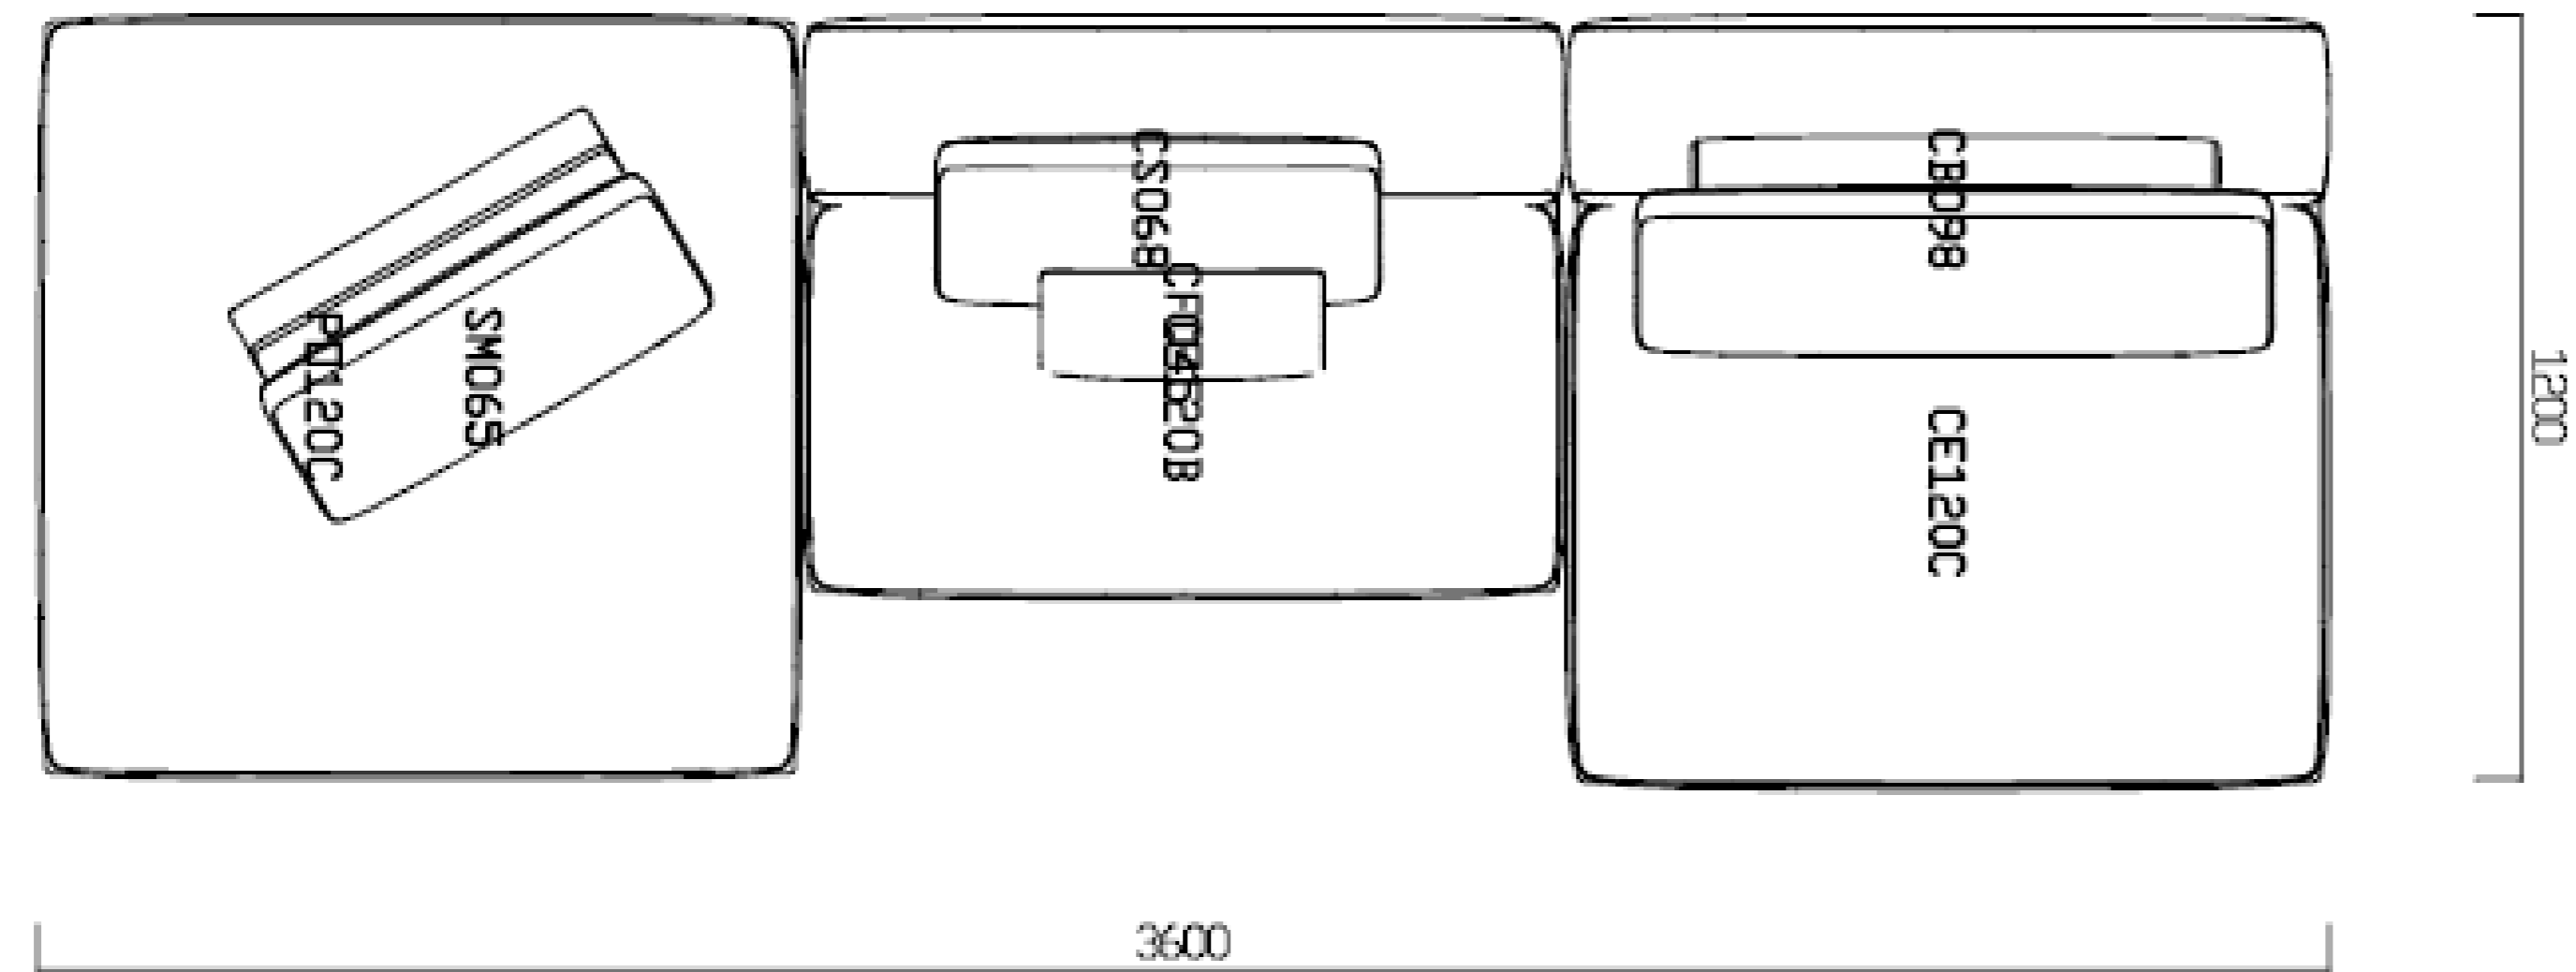

Westside Sofa By Jean-Marie Massaud

Dimensions: 3600 x 1200 x 380/580 mmH
Upholstered in Cat. E-Arcadia 05 Bronzo fabric
Including backrest cushions NOT including scatter cushions

Scatter cushions
- Cat G-Siro 04 Notte x 1 (450 x 450mm) - **Sale Price: £ 223.64**