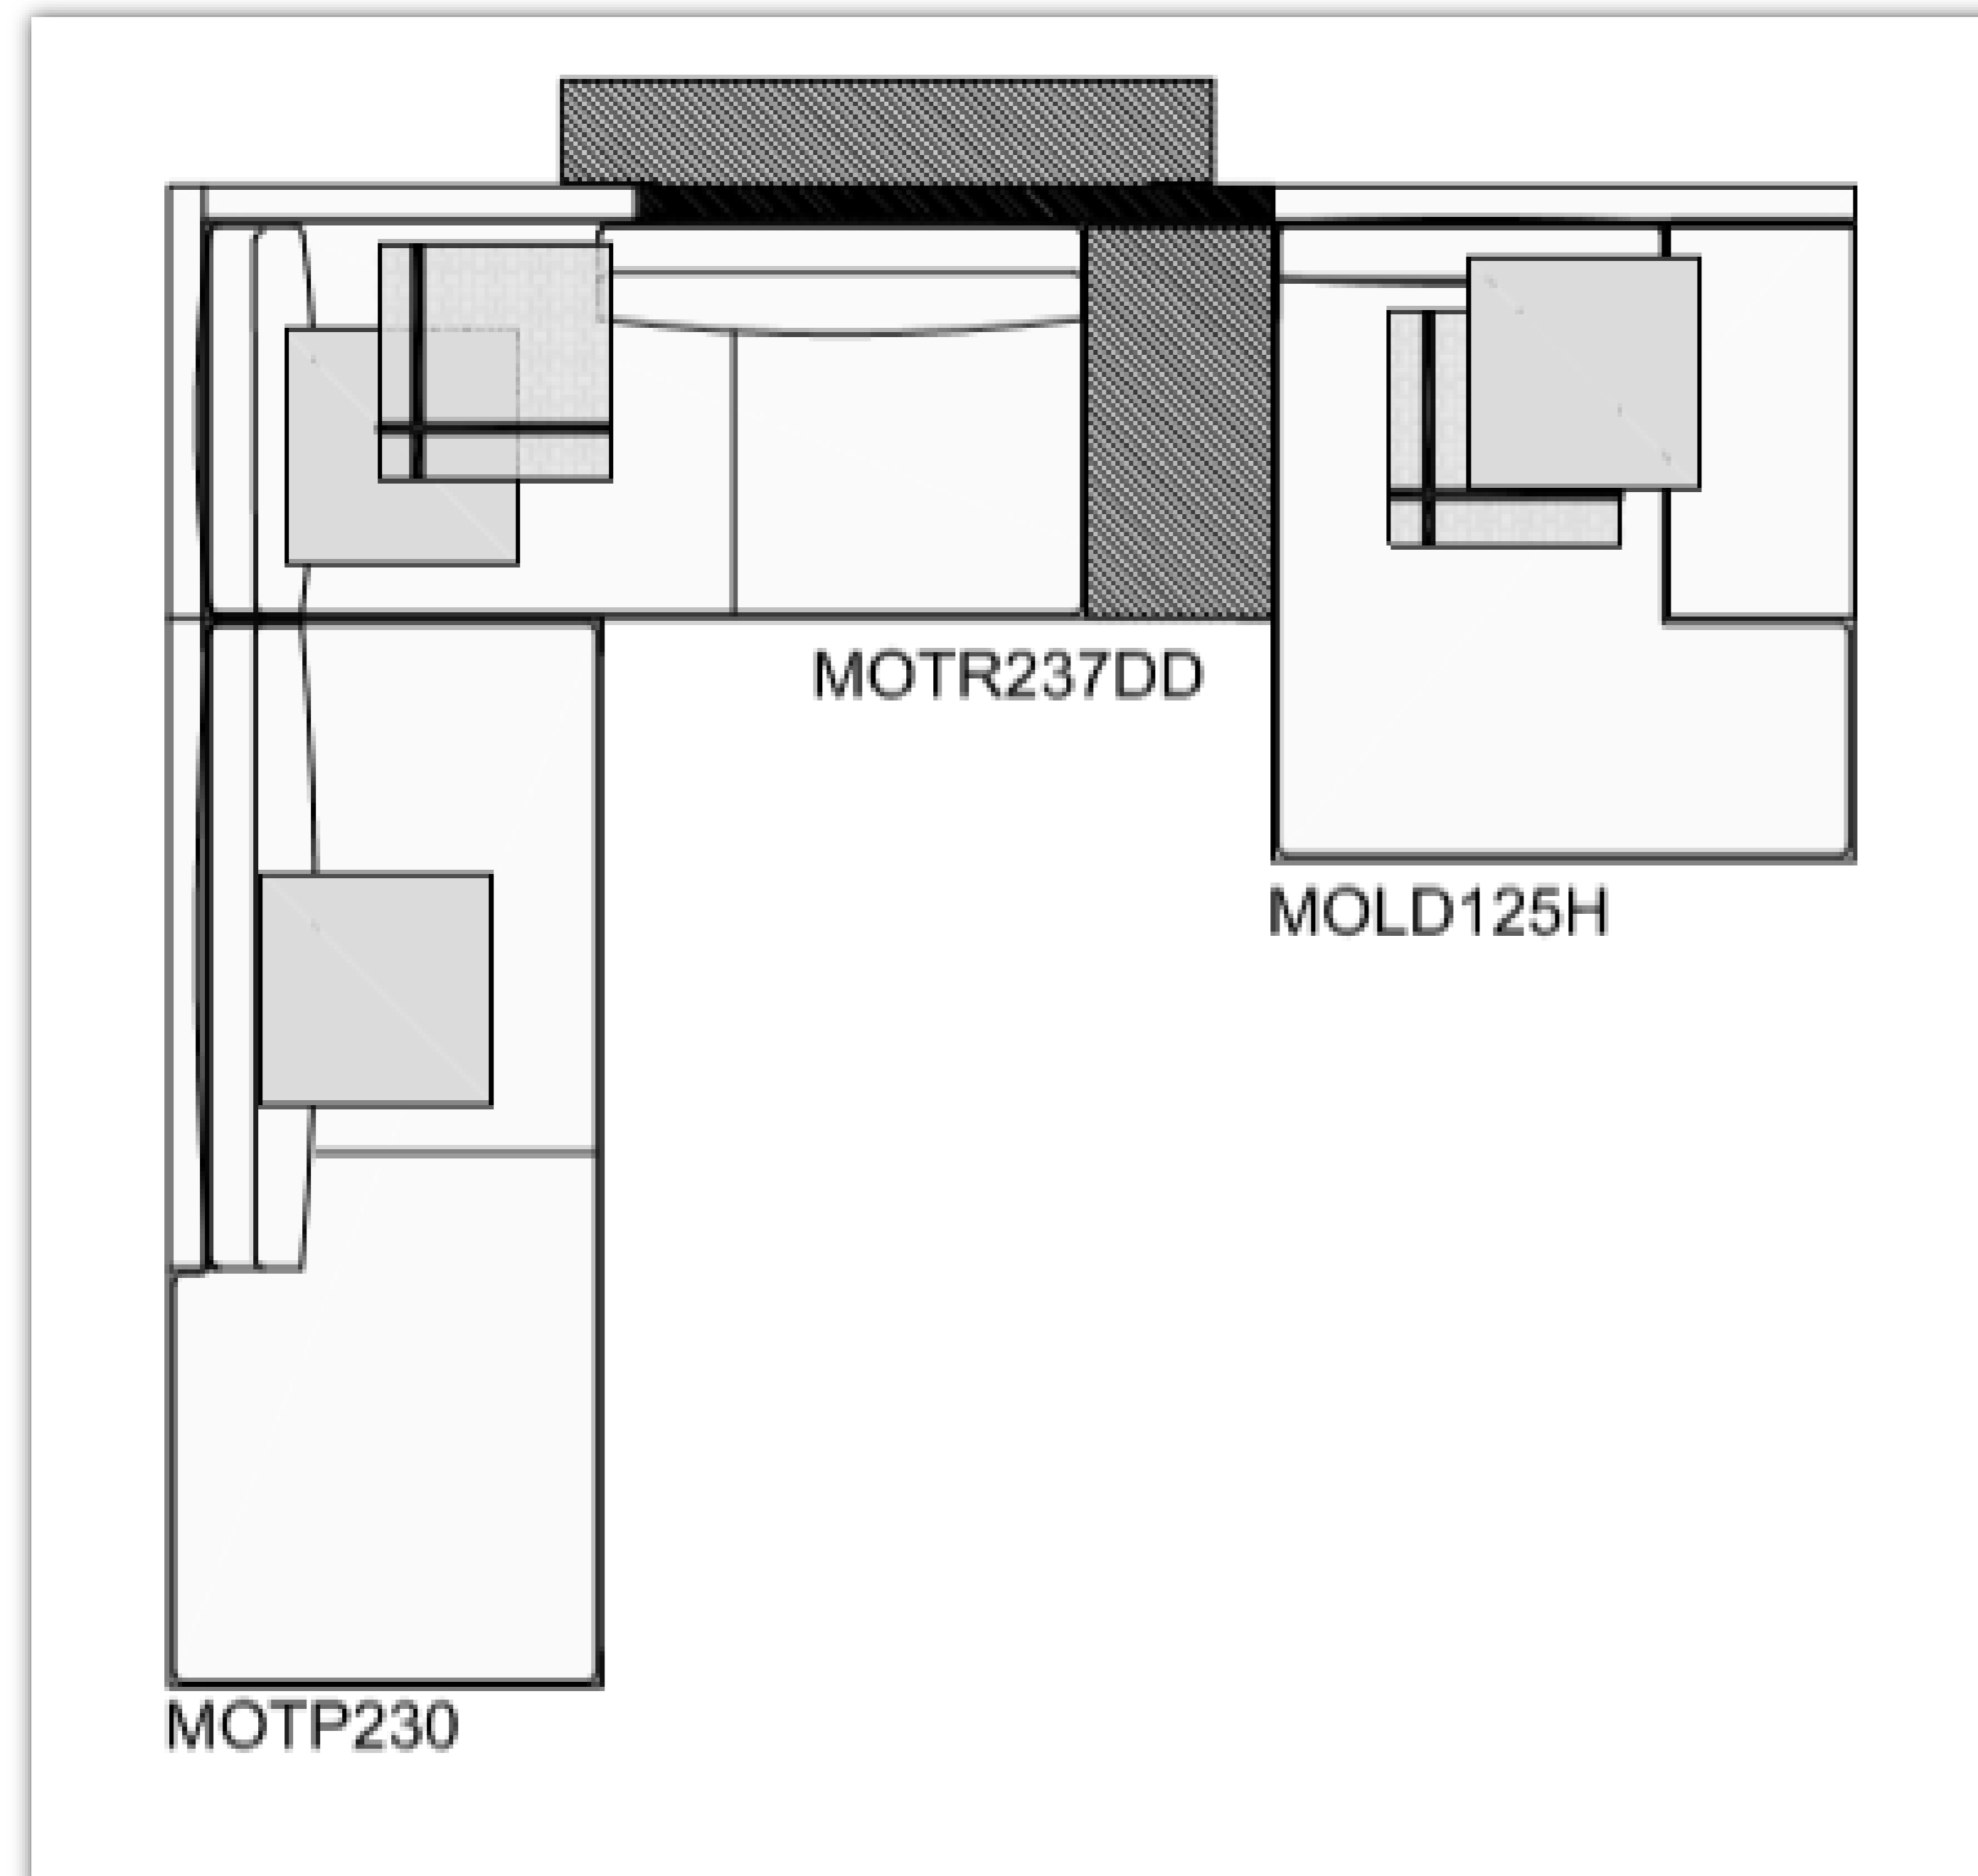

SOFAS

Mondrian Sofa Composition

By J.M. Massaud

Dims: 3625 x 3250/1450 x 750mmH

Covering in: Cat. D-Olimpia 11 Polvere

Shelves: Black Elm

Base Fin: Mat Brown Nickel

Retail Price: £ 36,185.76 Inc. VAT

Sale Price: £ 30,757.90

(Inc. 5 cushion kit and headrest)

ST 3091

Poliform