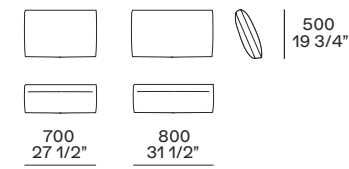

Siro 01 bianco cat. g

Persia 1404 carbone cat. e - only optional cushion

mat brown nickel feet

\* finish not represented, sample image

compositions available

backrest cushion

cushions

**SAINT-GERMAIN**  
Design Jean-Marie Massaud