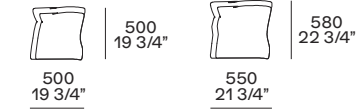

Siro 01 bianco cat. g

Persia 1404 carbone cat. e - only optional cushion

mat brown nickel feet

compositions available

backrest cushion

cushions

\* finish not represented, sample image

**Poliform Spa**