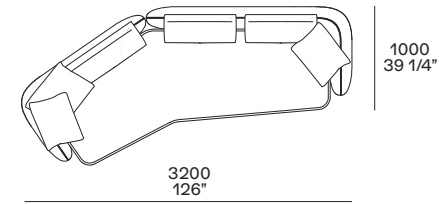

Siro 01 bianco cat. g

Persia 1404 carbone cat. e - only optional cushion

mat brown nickel feet

compositions available

backrest cushion

cushions

\* finish not represented, sample image

**Poliform Spa**