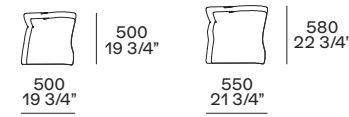

Siro 01 bianco cat. g

Persia 1404 carbone cat. e - only optional cushion

mat brown nickel feet

\* finish not represented, sample image

compositions available

backrest cushion

cushions

**SAINT-GERMAIN**  
Design Jean-Marie Massaud