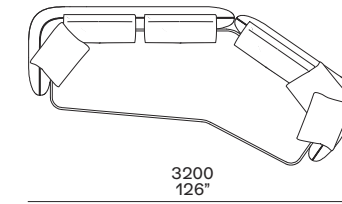

Siro 01 bianco cat. g

Persia 1404 carbone cat. e - only optional cushion

mat brown nickel feet

compositions available

backrest cushion

cushions

\* finish not represented, sample image

**Poliform Spa**