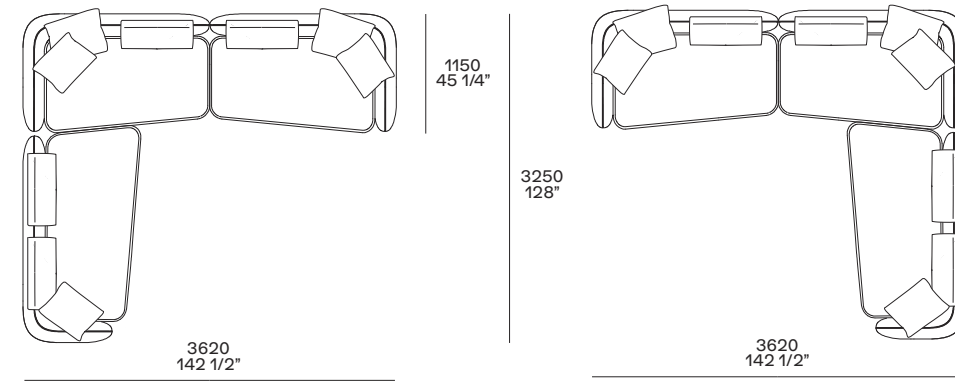

compositions available

backrest cushion

cushions