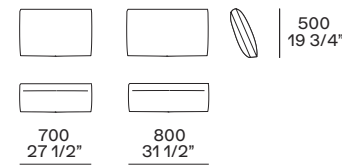

Siro 01 bianco cat. g

Persia 1404 carbone cat. e - only optional cushion

mat brown nickel feet

compositions available

backrest cushion

cushions

\* finish not represented, sample image

**Poliform Spa**