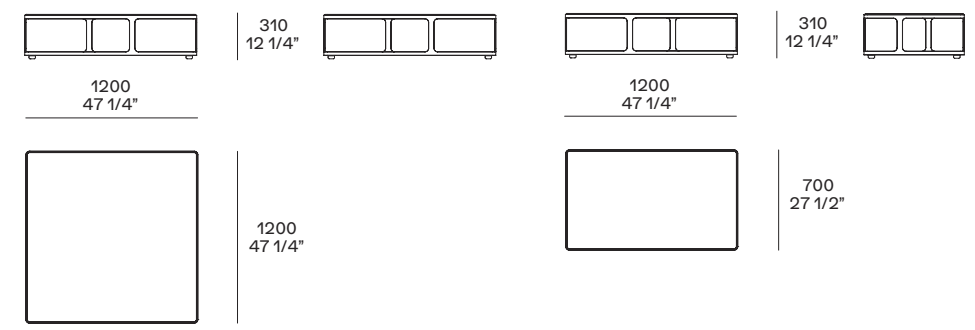

CREEK
Design Jean-Marie Massaud

Square or rectangular coffee table with top in fumé reflecting glass, lower shelf in moka glossy lacquered. Structure in brushed brown nickel.