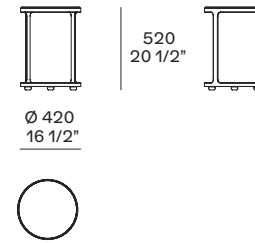

CREEK
Design Jean-Marie Massaud

Round coffee table with top in nero assoluto texture juta and lower shelf in mat lacquer bronzo.
Structure in brushed brown nickel.