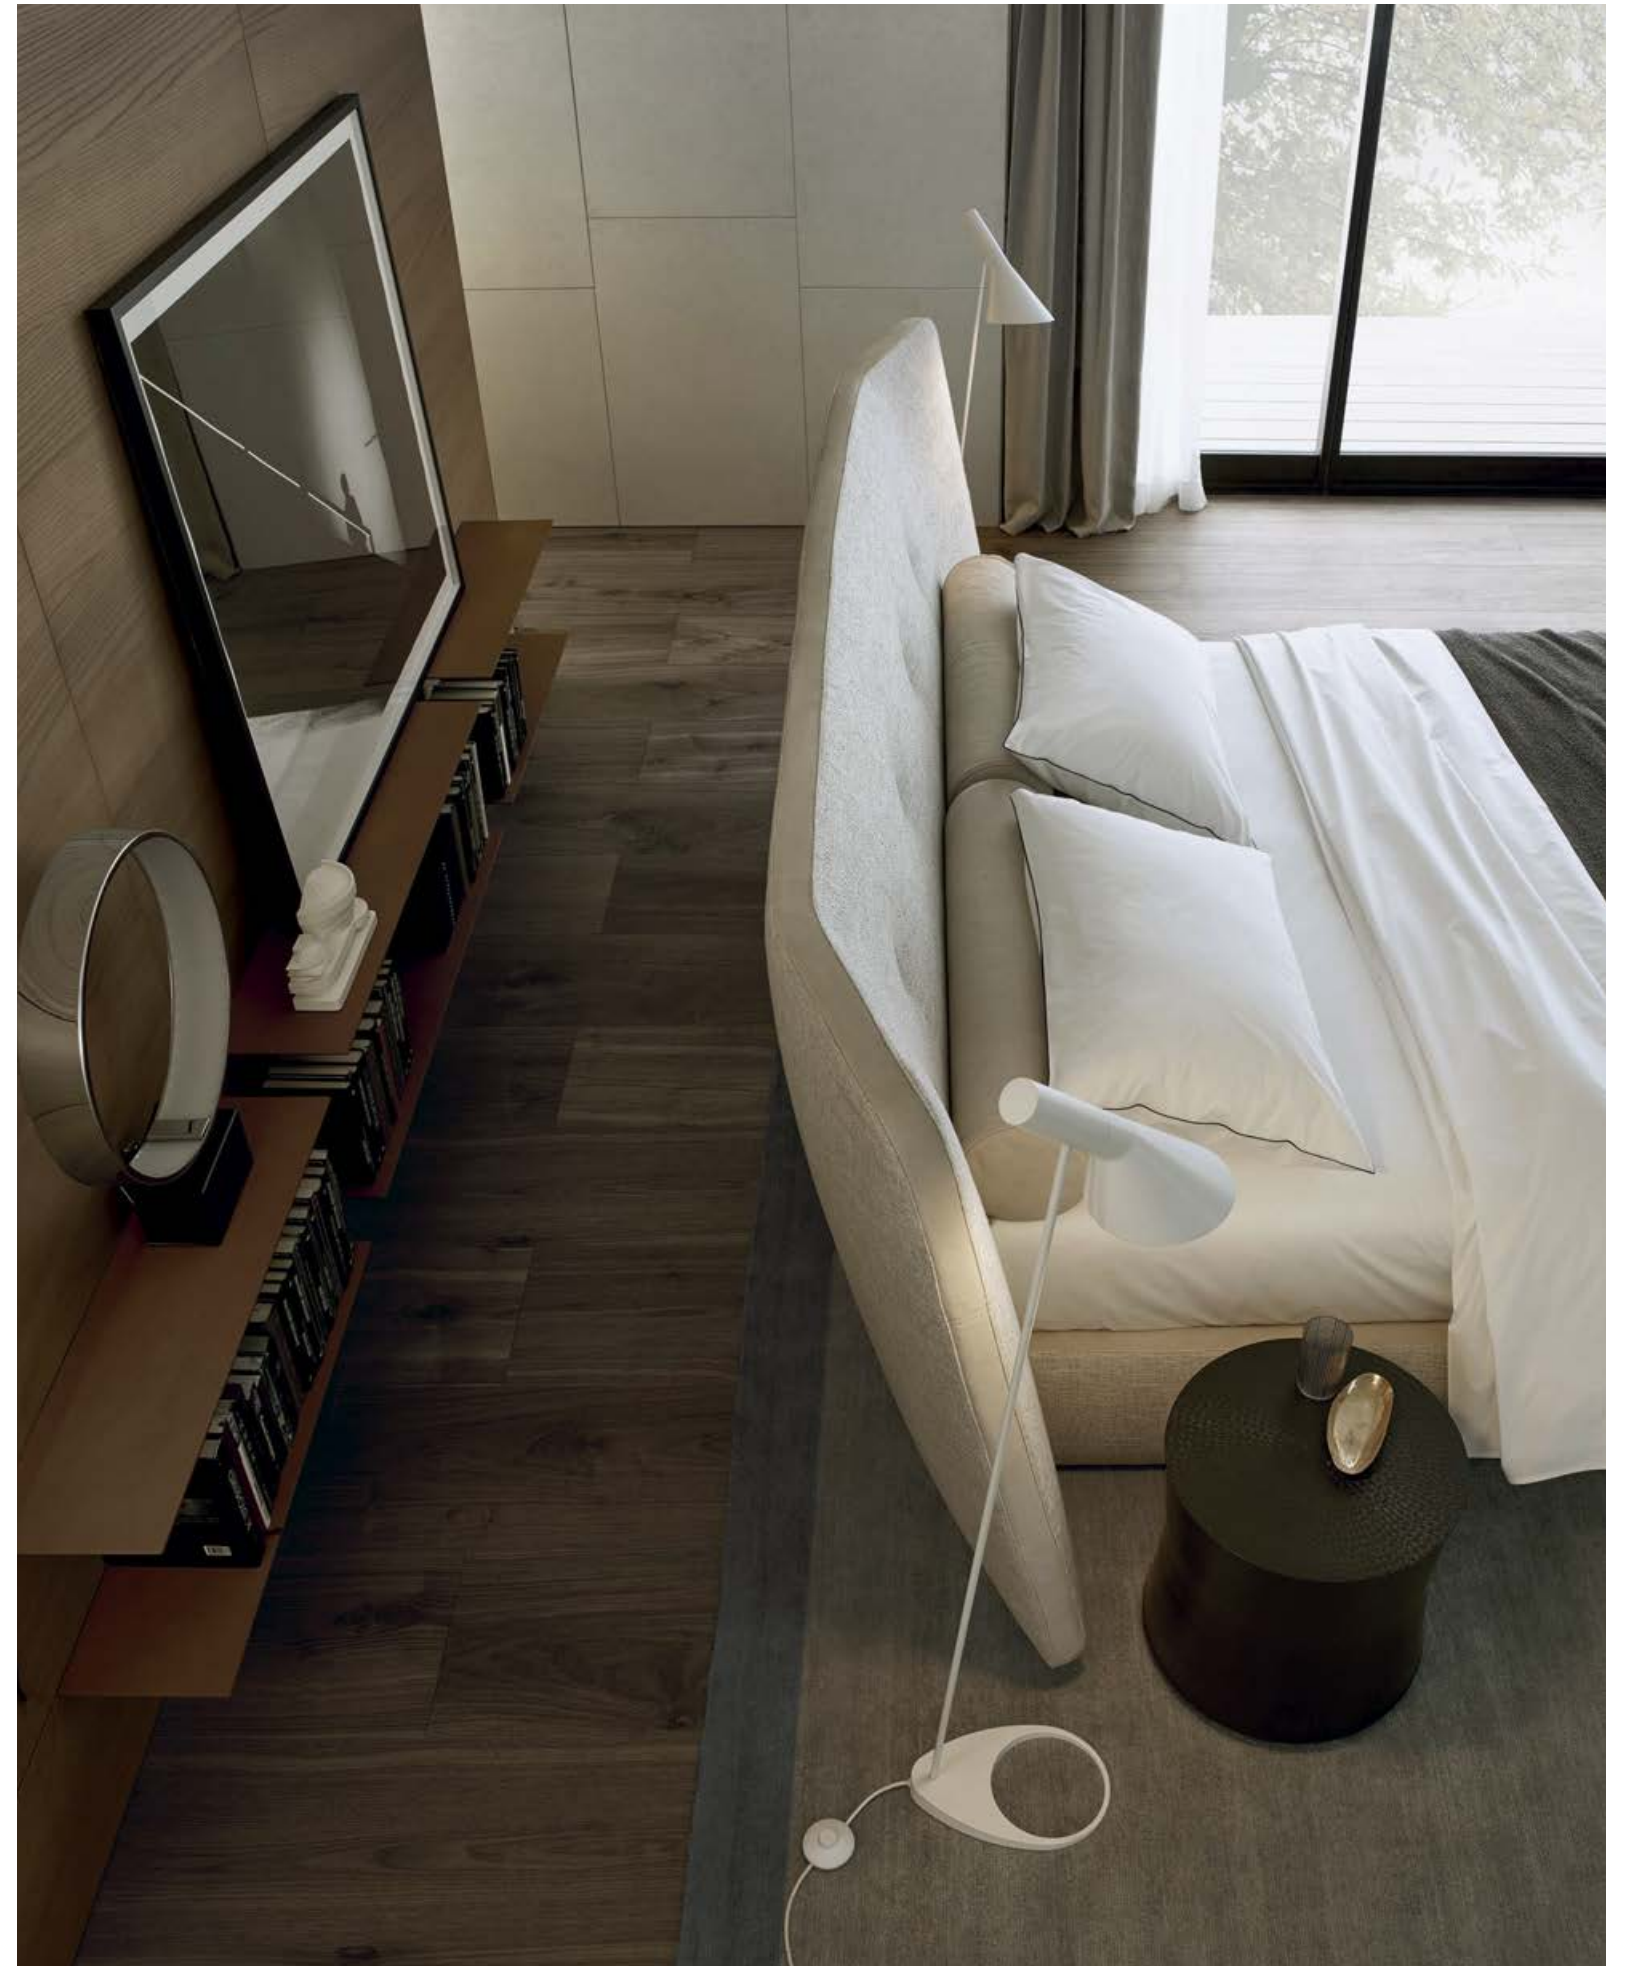

# REVER BED

QUICKSHIP

## REVER

Design Rodolfo Dordoni

Bed available in American king size.  
Padded headboard and base frame in removable cover in Nayoro 01 ghiaccio.  
The front part of the headboard features backstitches in piping in a slightly contrasting colour.  
Headboard perimetric bands and bed frame inner bands in leather Nabuk 01 latte.