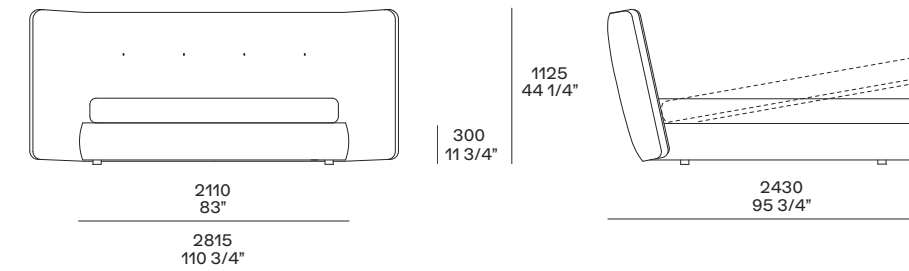

Bedstead type:

- fixed with flexible slats
- anatomic with manual movement
- lifting bedstead with piston for bed frame with container

Nayoro 01 ghiaccio \*  
cat. e

Nabuk 01 latte cat. y

Bed frame with quilted padded headboard