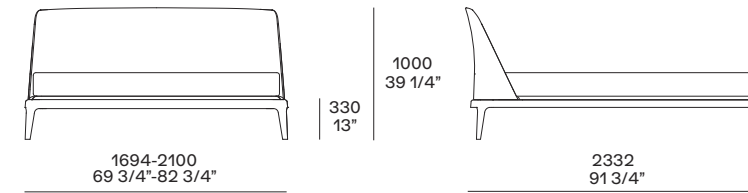

KELLY

Emmanuel Gallina

Bed with padded headboard and bed frame in removable fabric Lipsi 02 pernice. Optional pair of roll cushions with removable fabric Lipsi 02 pernice.

Queen size bed w 66 3/4" x d 91 3/4" for mattress w 60" x d 80"
King size bed w 82 3/4" x d 91 3/4" for mattress w 76" x d 80"

Bedstead type:
fixed with flexible slats

padded bed frame

* finish not represented, sample image