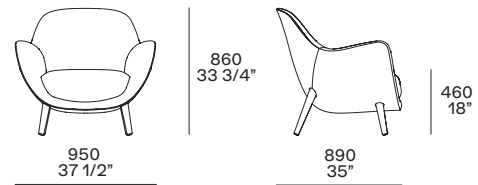

Gibson 29 corda inner cat. z

leather Spring 5504 tortora outer cat. p

black elm structure cat. z

Gibson 03 notte inner cat. z

Olimpia 94 prussia outer * cat. d

black elm structure cat. z

* finish not represented, sample image