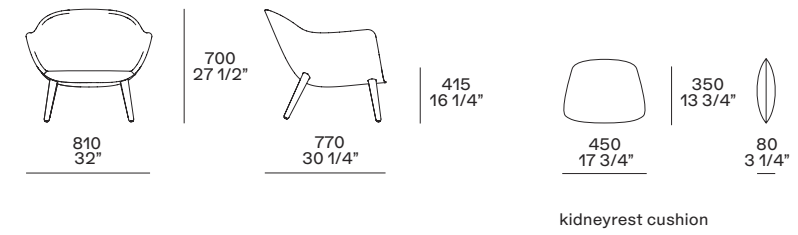

MAD CHAIR
Design Marcel Wanders

Armchair with removable cover in velvet
Persia 58 danubio, legs in black elm.
Optional kidneyrest cushion with
removable cover in the same fabric of the
armchair.