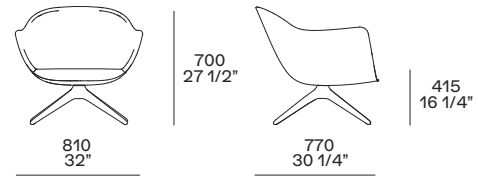

Persia 1404 carbone
cat. e

mat brown nickel base

Persia 1403 ocra
cat. e

mat brown nickel base

MAD CHAIR
Design Marcel Wanders

Armchair with removable cover in velvet
Persia 58 danubio, legs in black elm.
Optional kidneyrest cushion with
removable cover in the same fabric of the
armchair.