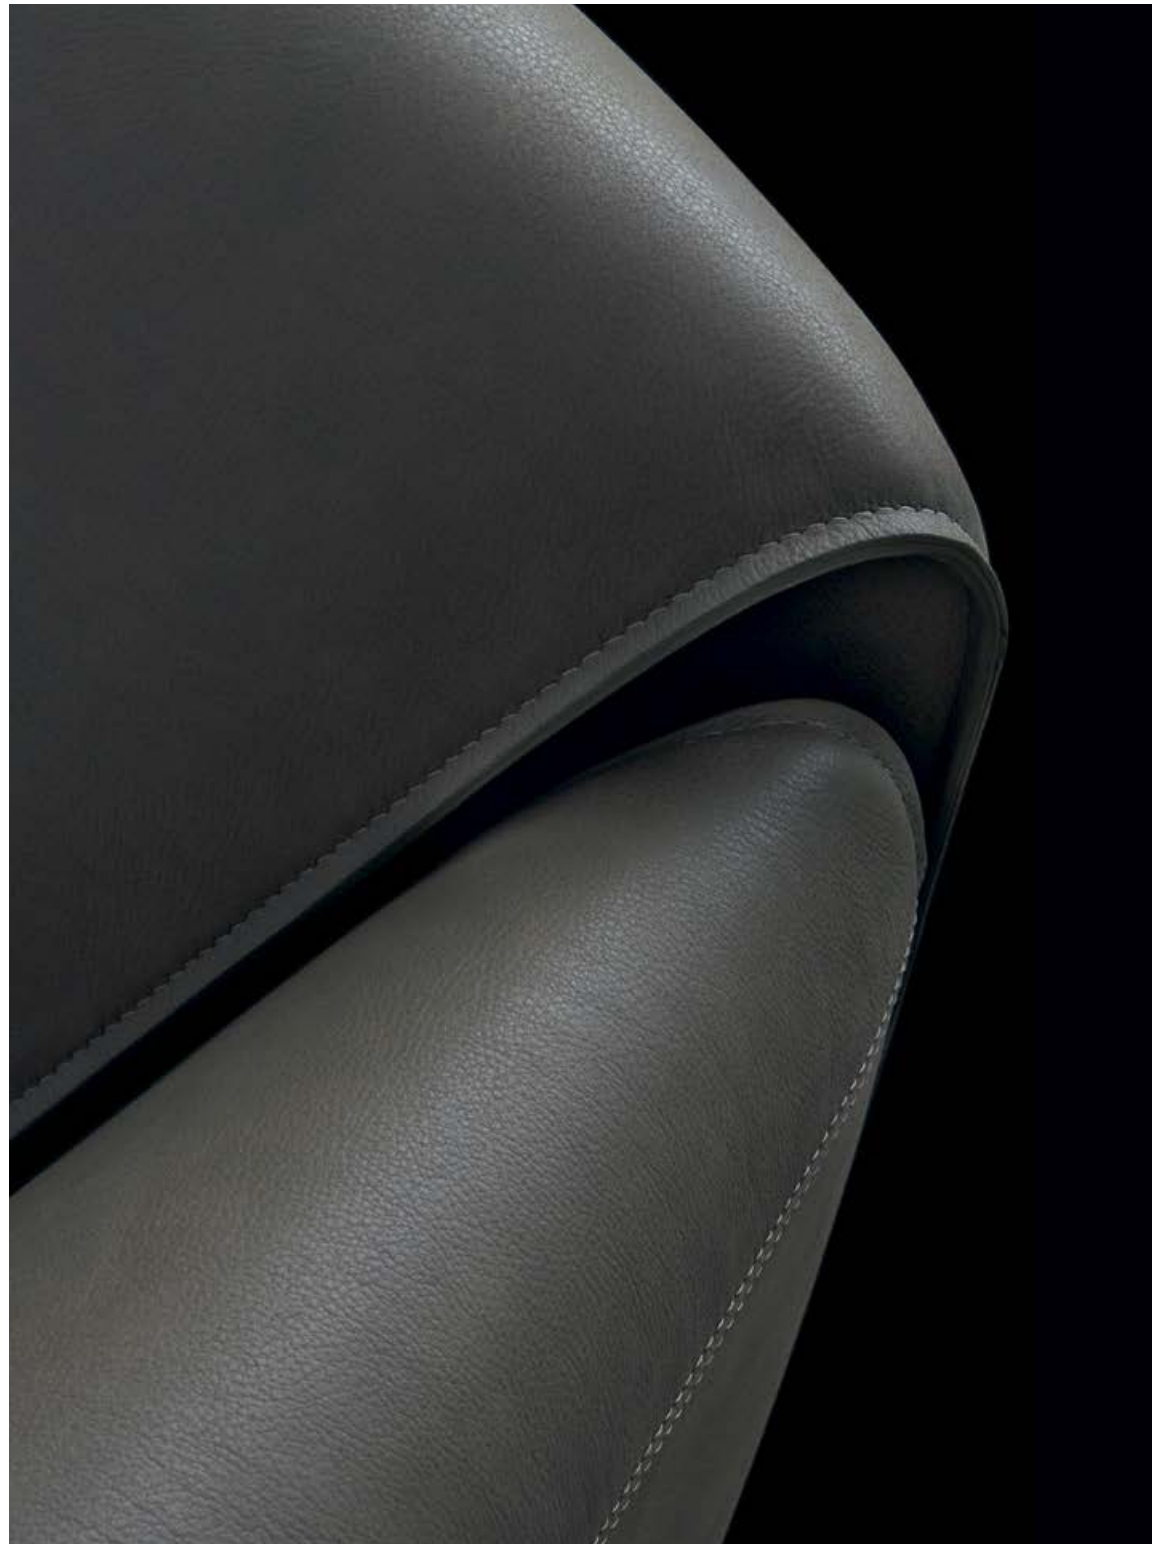

**Poliform**

**LE CLUB  
ARMCHAIR**

QUICKSHIP

**Poliform**

LE CLUB ARMCHAIR  
QUICKSHIP

**LE CLUB**  
Design Jean-Marie Massaud

Armchair with non-removable cover in leather Silk 01 crema. Floor support with chutes in transparent plastic material.

leather Silk  
01 crema cat.s

**LE CLUB**  
Design Jean-Marie Massaud

Armchair with non-removable cover in leather Silk 07 grafite. Floor support with chutes in transparent plastic material.

leather Silk  
07 grafite cat.s