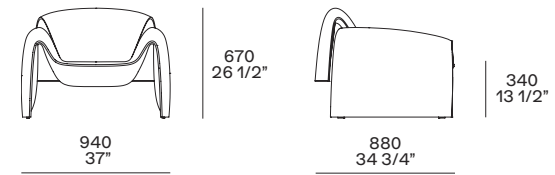

leather Silk  
01 crema cat.s

**LE CLUB**  
Design Jean-Marie Massaud

Armchair with non-removable cover in leather Silk 07 grafite. Floor support with chutes in transparent plastic material.

leather Silk  
07 grafite cat.s