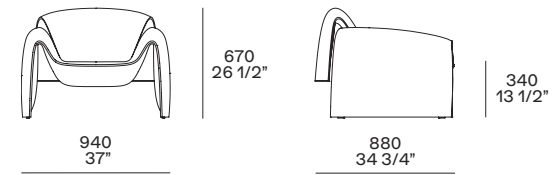

leather Silk  
01 crema cat.s

**LE CLUB**  
Design Jean-Marie Massaud

Armchair with non-removable cover in leather Silk 07 grafite. Floor support with chutes in transparent plastic material.

leather Silk  
07 grafite cat.s