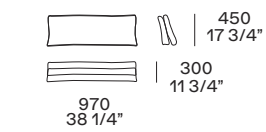

backrest double cushion