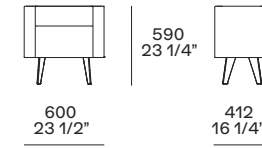

KELLY
Design Emmanuel Gallina

Night table in black elm with top in hide 29 tortora and feet in glossy brown nickel.