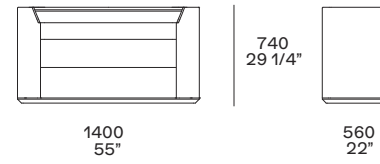

black elm structure

hide 29 tortora top

black elm structure

hide 29 tortora top

5059 fumé
reflecting glass - top

floorstanding with top shelf in glass

KELLY
Design Emmanuel Gallina

Night table in black elm with top in hide 29 tortora and feet in glossy brown nickel.