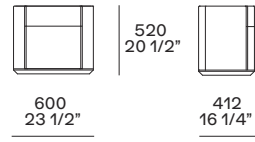

black elm structure

hide 29 tortora top

black elm structure

hide 29 tortora top

5059 fumé
reflecting glass - top

floorstanding with top shelf in glass

KELLY
Design Emmanuel Gallina

Night table in black elm with top in hide 29 tortora and feet in glossy brown nickel.