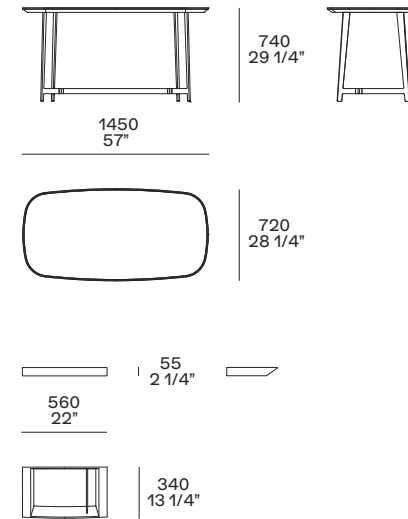

Poliform

MATHIEU DESK

QUICKSHIP

Poliform

MATHIEU DESK
QUICKSHIP

MATHIEU DESK

MATHIEU
Design Emmanuel Gallina

Desk with structure in painted metal glossy brown nickel. Top with frame black elm, with inlay in hide 29 tortora. Undermount drawer in mat lacquer 91 carbone.