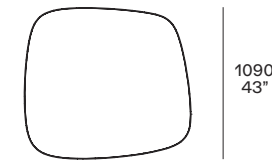

KOISHI
Design Jean-Marie Massaud

Coffee table available in two dimensions.
Structure in metal painted mat champagne
and top in mat marble zecevo.