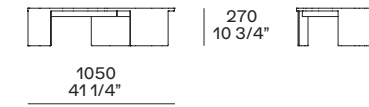

KOISHI
Design Jean-Marie Massaud

Coffee table available in two dimensions.
Structure in metal painted mat champagne
and top in mat marble zecevo.