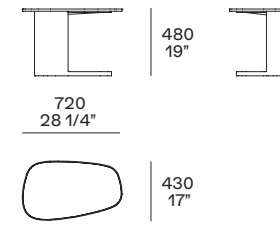

mat marble zecevo  
- top

mat champagne  
structure

**KOISHI**  
Design Jean-Marie Massaud

Structure in metal painted mat champagne  
and top in blu reflecting glass.

5010 blu reflecting  
glass - top

mat champagne \*  
structure