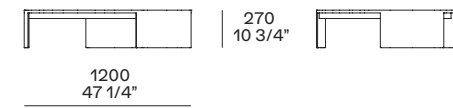

KOISHI
Design Jean-Marie Massaud

Coffee table available in two dimensions.
Structure in metal painted mat champagne
and top in mat marble zecevo.