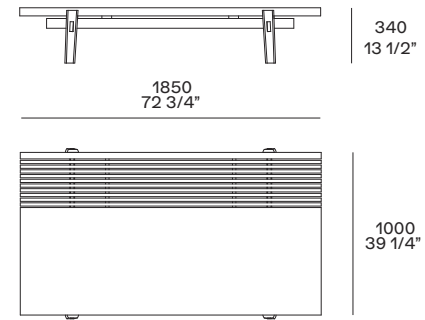

HOME HOTEL

Design Jean-Marie Massaud

Structure and slats of the top in solid wood
finish black elm. Top in black elm. .