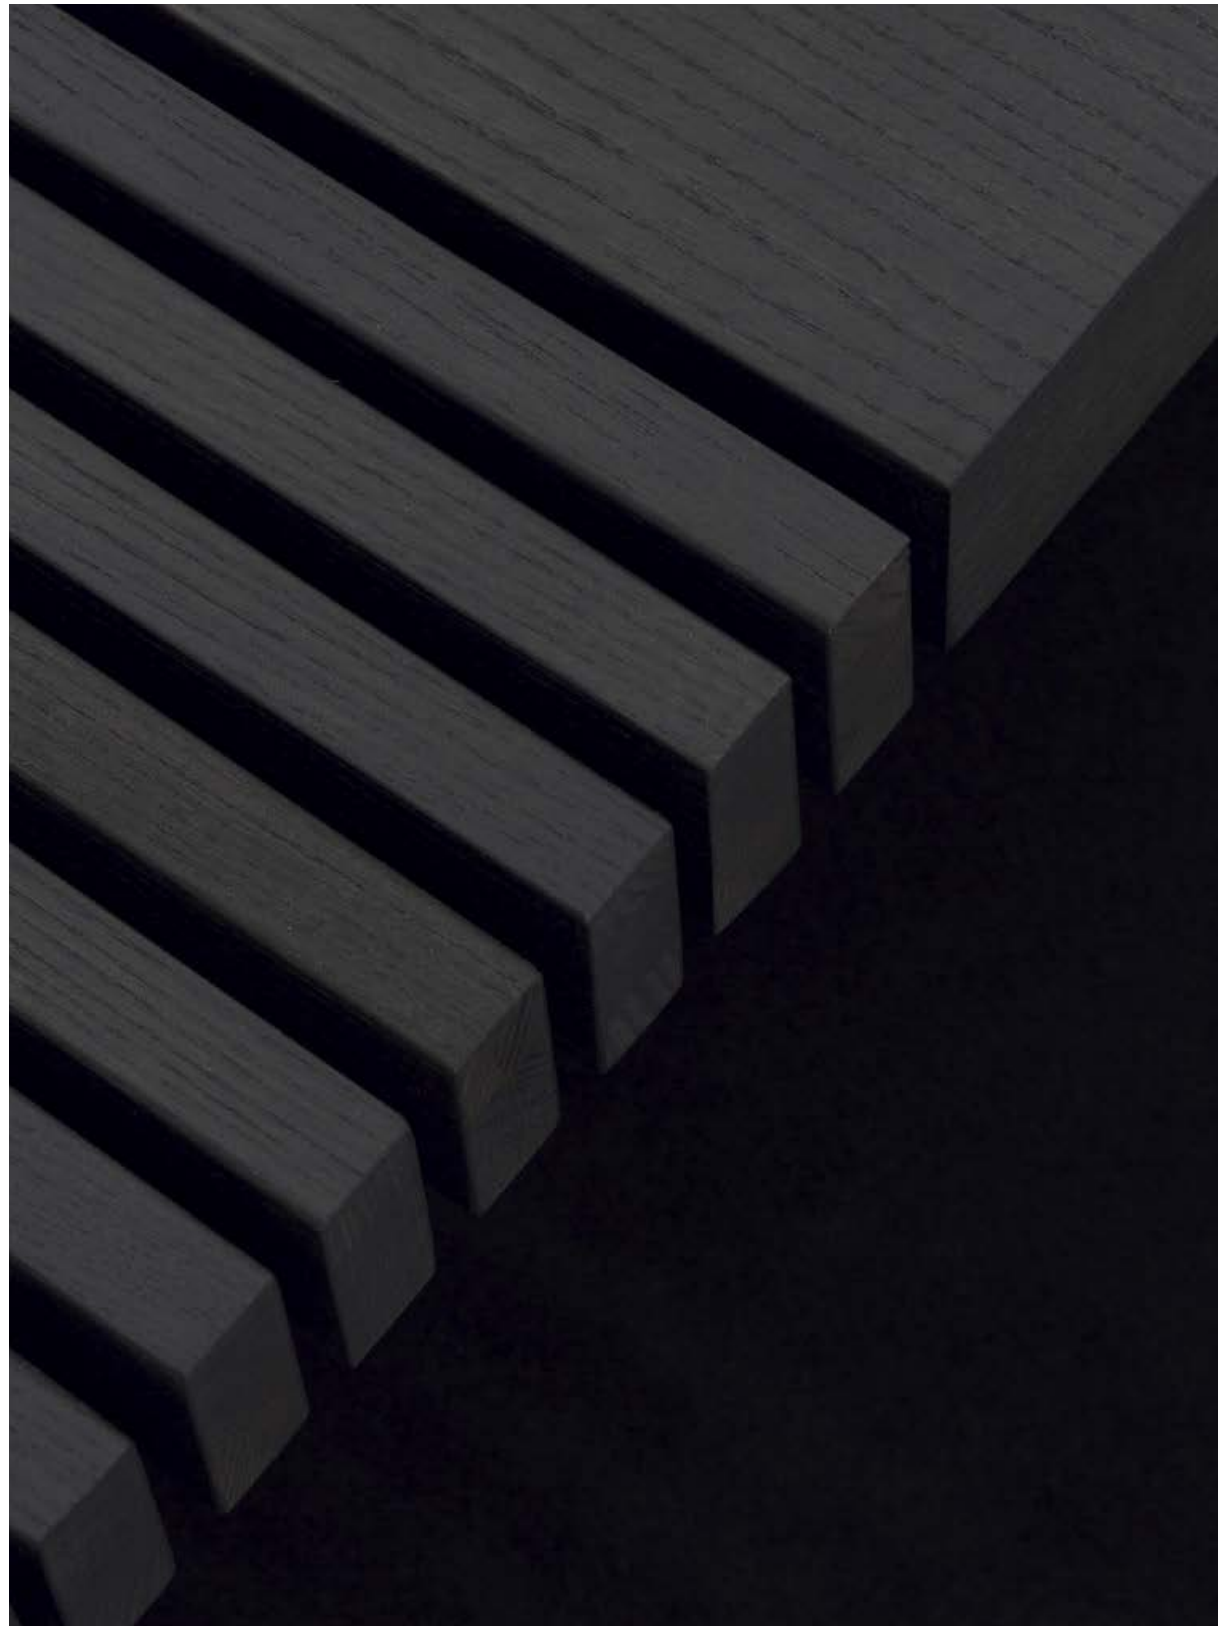

Poliform

HOME HOTEL COFFEE TABLE

QUICKSHIP

Poliform

HOME HOTEL COFFEE TABLE
QUICKSHIP

HOME HOTEL

Design Jean-Marie Massaud

Structure and slats of the top in solid wood
finish black elm. Top in black elm. .