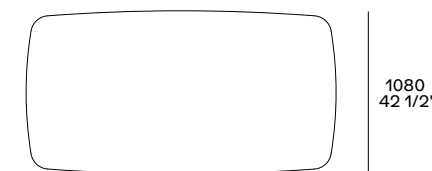

CURVE

Design Emmanuel Gallina

Struttura in massello finitura rovere spessart o olmo nero, traverso in massello nelle stesse finiture della struttura o in alluminio rivestito in cuoio colori. Piano in rovere spessart, olmo nero o marmo levigato e lucido (escluso zecevo).

Structure in solid wood spessart oak or black elm finish, solid crosspiece in the same finishes as the structure or in aluminium covered in hide in the sample colours. Top in spessart oak, black elm or mat and glossy marble (except zecevo).