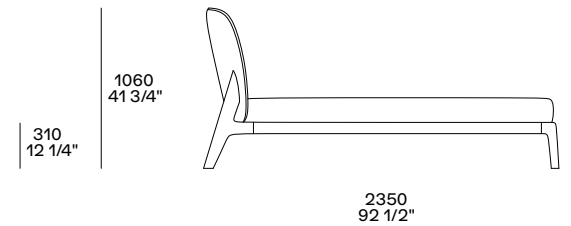

**For mattresses:**  
w 67"- 70 3/4" x d 78 3/4"

**Bedstead type:**  
- fixed bedstead in metal  
- anatomic bedsteads

per materasso l 1700  
for mattress w 67"

per materasso l 1800  
for mattress w 70 3/4"